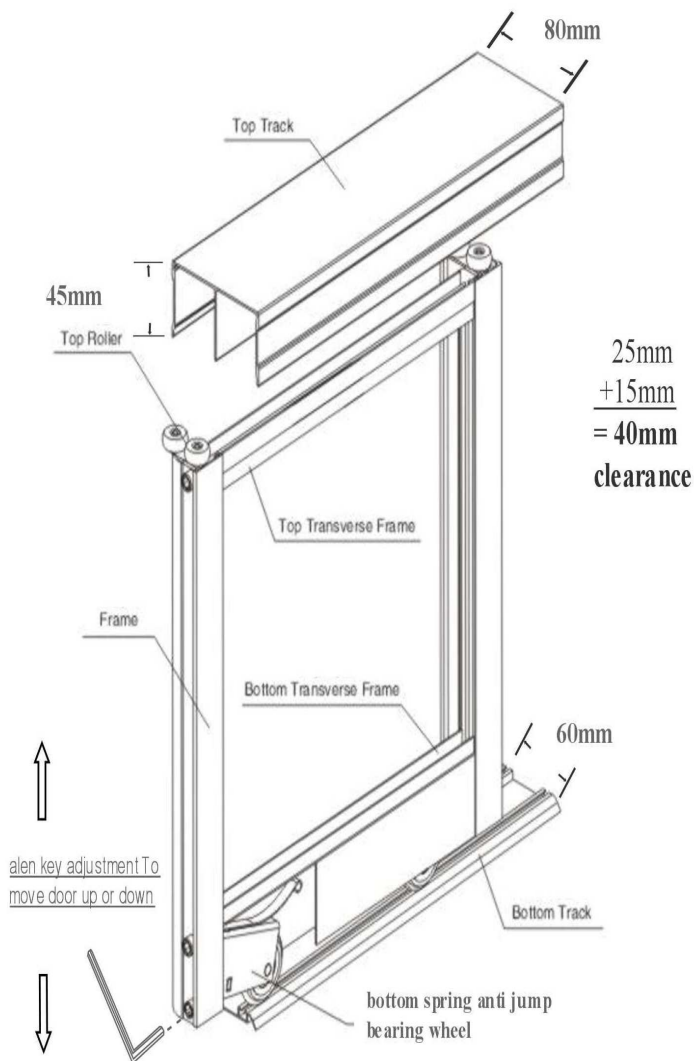

## Sliding Door Specifications

### OPENING DIMENSIONS

Maximum opening height = 2550 mm  
 Maximum opening width = 5000 mm

### DOOR DIMENSIONS

Maximum width = 1220 mm  
 Maximum height = 2500 mm

### DOOR MATERIALS

10 mm flat wood effect panels  
 4 mm silver mirror ( safety backed to BS6206 standards )  
 4 mm lacobal coloured glass ( safety backed to BS6206 standards )

25mm  
 +15mm  
 = 40mm  
 clearance