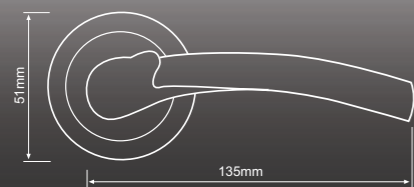

Code: FCOWAV-SN Size: 124 mm Dia: 51 mm

Verto Satin Nickel

Code: FCOVER-SN Size: 125 mm Dia: 51 mm

Swish

Code: FCOSWI-SN Size: 130 mm Dia: 51 mm

Verto brass

Code: FCOVER-PVD Size: 125 mm Dia: 51 mm

Milan

Code: FCOMIL-SPC Size: 127 mm Dia: 51 mm

Amalfi

Code: FCOAMA-SPC Size: 127 mm Dia: 51 mm

all levers available in lock, latches and bathroom

all levers available in lock, latches and bathroom

Ouvre

Code: FCOOUV-PC Size: 129 mm Dia: 51 mm

Concept

Code: FDECON-SS Size: 140 mm Dia: 53 mm

Sorrento

Code: FCOSOR-SPC Size: 135 mm Dia: 51 mm

Bauhaus

Code: FDEBAU-SS Size: 140 mm Height: 49 mm

Veer

Code: FDEVEE-SPC Size: 132 mm Height: 53 mm

Carrera

Code: FDECAR-PC Size: 129 mm Height: 53 mm

Munich

Code: FDEMUN-SS Size: 145 mm Dia: 53 mm

Monaco

Code: FDEMON-SN Size: 135 mm Dia: 51 mm

Cannes

Code: FDECAN-SN Size: 130 mm Height: 49 mm