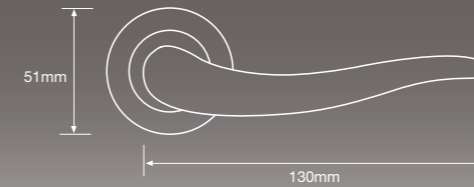

Concept

Code: FDECON-SS Size: 140 mm Dia: 53 mm

Sorrento

Code: FCOSOR-SPC Size: 135 mm Dia: 51 mm

Bauhaus

Code: FDEBAU-SS Size: 140 mm Height: 49 mm

Veer

Code: FDEVEE-SPC Size: 132 mm Height: 53 mm

Bond

Code: FDPBON-CF Size: 135 mm Dia: 51 mm

Crest

Code: FDPCRE-SG Size: 130 mm Height: 49 mm

Bond

Code: FDPBON-MPN Size: 135 mm Dia: 51 mm

Crest

Code: FDPCRE-MPN Size: 129 mm Height: 53 mm

Achilles

Code: FDPACH-PC Size: 129 mm Height: 53 mm

Spiral

Code: FDPSPI - PC Size: 145 mm Dia: 53 mm

Zircon

Code: FDPZIR-SC Size: 133 mm Dia: 51 mm

Tempest

Code: FDPTEM-SN Size: 130 mm Height: 49 mm