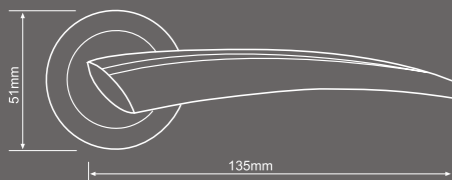

Concept

Code: FDECON-SS Size: 140 mm Dia: 53 mm

Sorrento

Code: FCOSOR-SPC Size: 135 mm Dia: 51 mm

Bauhaus

Code: FDEBAU-SS Size: 140 mm Height: 49 mm

Veer

Code: FDEVEE-SPC Size: 132 mm Height: 53 mm

Carrera

Code: FDECAR-PC Size: 129 mm Height: 53 mm

Munich

Code: FDEMUN-SS Size: 145 mm Dia: 53 mm

Monaco

Code: FDEMON-SN Size: 135 mm Dia: 51 mm

Cannes

Code: FDECAN-SN Size: 130 mm Height: 49 mm

Avant Garde

Code: FDEAVA-SC Size: 135 mm Dia: 51 mm

Arc

Code: FDEARC-PC Size: 129 mm Height: 53 mm

Accent

Code: FDPACC-MPN Size: 129 mm Height: 53 mm

Contour

Code: FDPCON-SC Size: 145 mm Dia: 53 mm