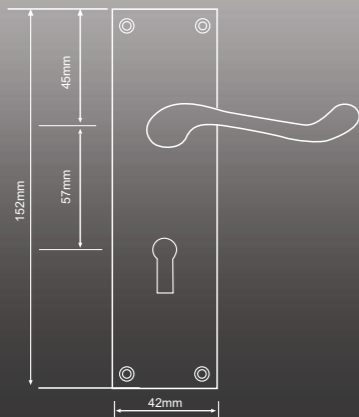

Suffolk

Code: FGDSUF-CF Size: 135 mm Dia: 51 mm

Windsor

Code: FGDWIN-SC Size: 129 mm Height: 53 mm

Roman Brass

Code: FCLROM-PB Size: 199 mm Handle: 49.5 mm

Sloane Chrome

Code: FCLSLO-PC Size: 155 mm Handle: 41 mm

Roman Chrome

Code: FCLROM-PC Size: 199 mm Handle: 49.5 mm

Sloane Brass

Code: FCLSLO-PB Size: 155 mm Handle: 41 mm

Royal Brass

Code: FCLROY-PB Size: 152 mm Handle: 42 mm

Royal Brass, Plate.

Code: FCLROY-PB Size: 152 mm Handle: 42 mm

Royal Chrome

Code: FCLROY-PC Size: 152 mm Handle: 42 mm

Royal Chrome, Plate

Code: FCLROY-PC Size: 152 mm Handle: 42 mm

Royal Brass, Privacy

Code: FCL-ROYPR-PB Size: 152 mm Handle: 42 mm

Versailles Satin Chrome

Code: FCLVER-SC Size: 180 mm

classic

Royal Chrome, Privacy

Code: FCL-ROYPR-PC Size: 152 mm Handle: 42 mm

Versailles Satin Brass

Code: FCLVER-SB Size: 180 mm

Versailles Satin Chrome, Plate

Code: FCL-VERP-SC