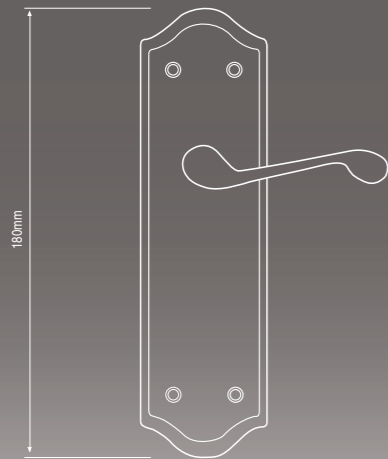

Roman Chrome

Code: FCLROM-PC Size: 199 mm Handle: 49.5 mm

Sloane Brass

Code: FCLSLO-PB Size: 155 mm Handle: 41 mm

Royal Brass

Code: FCLROY-PB Size: 152 mm Handle: 42 mm

Royal Brass, Plate.

Code: FCLROY-PB Size: 152 mm Handle: 42 mm

Royal Chrome

Code: FCLROY-PC Size: 152 mm Handle: 42 mm

Royal Chrome, Plate

Code: FCLROY-PC Size: 152 mm Handle: 42 mm

Royal Brass, Privacy

Code: FCL-ROYPR-PB Size: 152 mm Handle: 42 mm

Versailles Satin Chrome

Code: FCLVER-SC Size: 180 mm

classic

Royal Chrome, Privacy

Code: FCL-ROYPR-PC Size: 152 mm Handle: 42 mm

Versailles Satin Brass

Code: FCLVER-SB Size: 180 mm

Versailles Satin Chrome, Plate

Code: FCL-VERP-SC

Size: 180 mm

Versailles Satin Chrome, Privacy

Code: FCL-VERPR-SC

Size: 180 mm

Versailles Satin Brass, Plate

Code: FCL-VERP-SB

Size: 180 mm

Versailles Satin Brass, Privacy