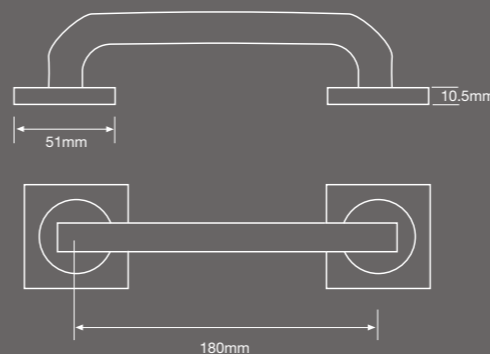

Roman Chrome

Code: FCLROM-PC Size: 199 mm Handle: 49.5 mm

Sloane Brass

Code: FCLSLO-PB Size: 155 mm Handle: 41 mm

Royal Brass

Code: FCLROY-PB Size: 152 mm Handle: 42 mm

Royal Brass, Plate.

Code: FCLROY-PB Size: 152 mm Handle: 42 mm

Code: FCL-VERPR-SB

Size: 180 mm

Project 1

Code: FCLPRO1-SS Size: 127 mm Rose: 51 mm

Genoa

Code: FACGEN-SN/NP Size: 180 mm

Project 2

Code: FCLPRO2-SS Size: 140 mm Rose: 53 mm

Naples

Code: FACNAP-SN Size: 180 mm

Turin

Code: FACNAP-SN Size: 180 mm

Sicily

Code: FACSIC-SN/NP Size: 180 mm

Zurich

Code: FACZUR-SN/NP Size: 180 mm