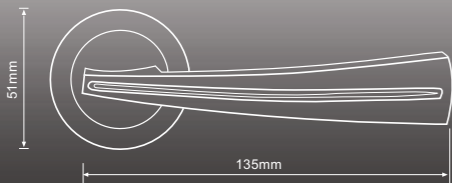

Concept

Code: FDECON-SS Size: 140 mm Dia: 53 mm

Sorrento

Code: FCOSOR-SPC Size: 135 mm Dia: 51 mm

Bauhaus

Code: FDEBAU-SS Size: 140 mm Height: 49 mm

Veer

Code: FDEVEE-SPC Size: 132 mm Height: 53 mm

Carrera

Code: FDECAR-PC Size: 129 mm Height: 53 mm

Munich

Code: FDEMUN-SS Size: 145 mm Dia: 53 mm

Monaco

Code: FDEMON-SN Size: 135 mm Dia: 51 mm

Cannes

Code: FDECAN-SN Size: 130 mm Height: 49 mm