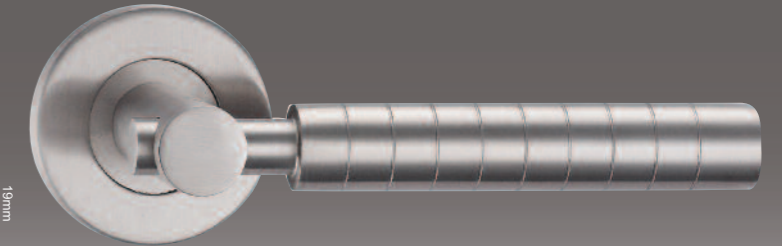

Munich

Code: FDEMUN-SS   Size: 145 mm   Dia: 53 mm