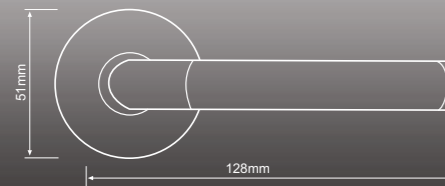

Contemporary Italian Design

CUT 1 - now a flight of 6, not 3

Avant

Code: FCOAVA-SC Size: 121 mm Dia: 51 mm

Extant

Code: FCOEXT-SPC Size: 130 mm Dia: 51 mm

Aztec

Code: FCOAZT-SPC Size: 128 mm Dia: 51 mm

Bulbus chrome

Code: FCOBUL-SN Size: 130 mm Dia: 51 mm

Foko

Code: FCOFOK-SPC Size: 120 mm Dia: 51 mm

Bulbus brass

Code: FCOBUL-PVD Size: 130 mm Dia: 51 mm

CUT 1 - now a flight of 6, not 3

Wave