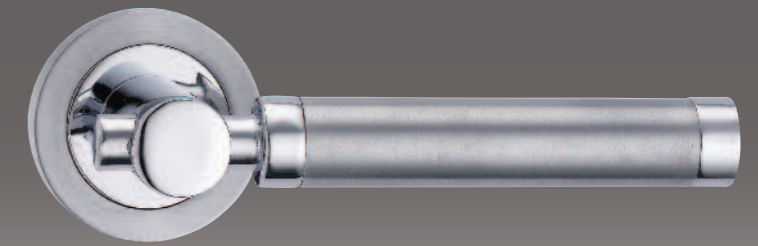

Extant

Code: FCOEXT-SPC   Size: 130 mm   Dia: 51 mm