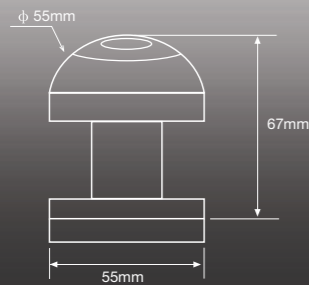

Bastion

Code: FGDBAS-CF Size: 135 mm Dia: 51 mm

Cambridge

Code: FGDCAM-SC Size: 130 mm Height: 49 mm

York

Code: FGDYOR-CF Size: 135 mm Dia: 51 mm

Oxford

Code: FGDOXF-SC Size: 129 mm Height: 53 mm

Monarch

Code: FGDMON-CF Size: 129 mm Height: 53 mm

Windsor

Code: FGDWAT-CF Size: 145 mm Dia: 53 mm

Monarch

Code: FGDMON-SC Size: 135 mm Dia: 51 mm

Windsor

Code: FGDWIN-SG Size: 130 mm Height: 49 mm

Suffolk

Code: FGDSUF-CF Size: 135 mm Dia: 51 mm

Windsor

Code: FGDWIN-SC Size: 129 mm Height: 53 mm

Roman Brass

Code: FCLROM-PB Size: 199 mm Handle: 49.5 mm

Sloane Chrome

Code: FCLSLO-PC Size: 155 mm Handle: 41 mm

Roman Chrome

Code: FCLROM-PC Size: 199 mm Handle: 49.5 mm

Sloane Brass

Code: FCLSLO-PB Size: 155 mm Handle: 41 mm

Royal Brass

Code: FCLROY-PB Size: 152 mm Handle: 42 mm

Royal Brass, Plate.

Code: FCLROY-PB Size: 152 mm Handle: 42 mm