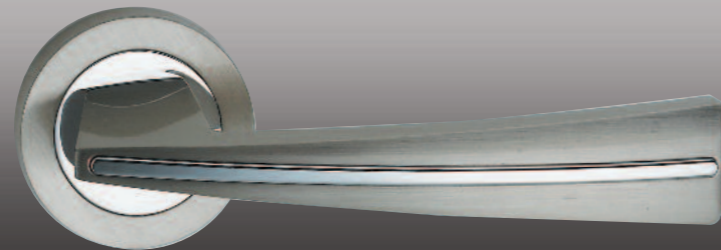

Carrera

Code: FDECAR-PC Size: 129 mm Height: 53 mm

Munich

Code: FDEMUN-SS Size: 145 mm Dia: 53 mm

Monaco

Code: FDEMON-SN Size: 135 mm Dia: 51 mm

Cannes

Code: FDECAN-SN Size: 130 mm Height: 49 mm