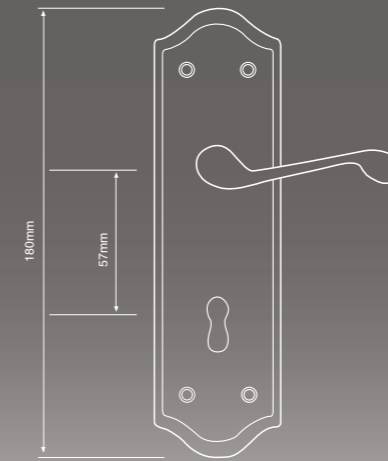

Roman Chrome

Code: FCLROM-PC Size: 199 mm Handle: 49.5 mm

Sloane Brass

Code: FCLSLO-PB Size: 155 mm Handle: 41 mm

Royal Brass

Code: FCLROY-PB Size: 152 mm Handle: 42 mm

Royal Brass, Plate.

Code: FCLROY-PB Size: 152 mm Handle: 42 mm

Royal Chrome

Code: FCLROY-PC Size: 152 mm Handle: 42 mm

Royal Chrome, Plate

Code: FCLROY-PC Size: 152 mm Handle: 42 mm

Royal Brass, Privacy

Code: FCL-ROYPR-PB Size: 152 mm Handle: 42 mm

Versailles Satin Chrome

Code: FCLVER-SC Size: 180 mm

classic

Royal Chrome, Privacy

Code: FCL-ROYPR-PC Size: 152 mm Handle: 42 mm

Versailles Satin Brass

Code: FCLVER-SB Size: 180 mm

Versailles Satin Chrome, Plate

Code: FCL-VERP-SC

Size: 180 mm

Versailles Satin Chrome, Privacy

Code: FCL-VERPR-SC

Size: 180 mm

Versailles Satin Brass, Plate

Code: FCL-VERP-SB

Size: 180 mm

Versailles Satin Brass, Privacy