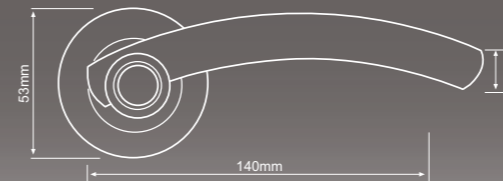

Code: FCOMIL-SPC Size: 127 mm Dia: 51 mm

Amalfi

Code: FCOAMA-SPC Size: 127 mm Dia: 51 mm

all levers available in lock, latches and bathroom

all levers available in lock, latches and bathroom

Ouvre

Code: FCOOUV-PC Size: 129 mm Dia: 51 mm

Concept

Code: FDECON-SS Size: 140 mm Dia: 53 mm

Sorrento

Code: FCOSOR-SPC Size: 135 mm Dia: 51 mm

Bauhaus

Code: FDEBAU-SS Size: 140 mm Height: 49 mm

Veer

Code: FDEVEE-SPC Size: 132 mm Height: 53 mm