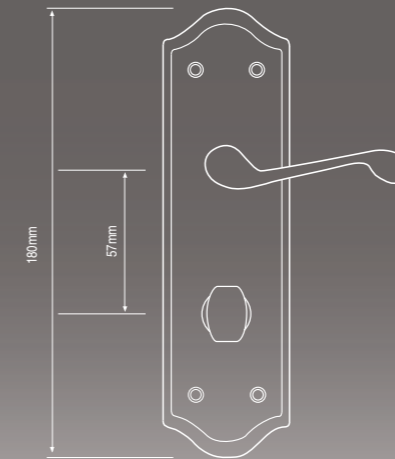

Roman Chrome

Code: FCLROM-PC Size: 199 mm Handle: 49.5 mm

Sloane Brass

Code: FCLSLO-PB Size: 155 mm Handle: 41 mm

Royal Brass

Code: FCLROY-PB Size: 152 mm Handle: 42 mm

Royal Brass, Plate.

Code: FCLROY-PB Size: 152 mm Handle: 42 mm

Royal Chrome

Code: FCLROY-PC Size: 152 mm Handle: 42 mm

Royal Chrome, Plate

Code: FCLROY-PC Size: 152 mm Handle: 42 mm

Royal Brass, Privacy

Code: FCL-ROYPR-PB Size: 152 mm Handle: 42 mm

Versailles Satin Chrome

Code: FCLVER-SC Size: 180 mm

classic

Royal Chrome, Privacy

Code: FCL-ROYPR-PC Size: 152 mm Handle: 42 mm

Versailles Satin Brass

Code: FCLVER-SB Size: 180 mm

Versailles Satin Chrome, Plate

Code: FCL-VERP-SC

Size: 180 mm

Versailles Satin Chrome, Privacy

Code: FCL-VERPR-SC

Size: 180 mm

Versailles Satin Brass, Plate

Code: FCL-VERP-SB

Size: 180 mm

Versailles Satin Brass, Privacy