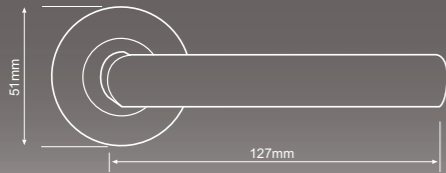

Royal Chrome

Code: FCLROY-PC Size: 152 mm Handle: 42 mm

Royal Chrome, Plate

Code: FCLROY-PC Size: 152 mm Handle: 42 mm

Royal Brass, Privacy

Code: FCL-ROYPR-PB Size: 152 mm Handle: 42 mm

Versailles Satin Chrome

Code: FCLVER-SC Size: 180 mm

classic

Royal Chrome, Privacy

Code: FCL-ROYPR-PC Size: 152 mm Handle: 42 mm

Versailles Satin Brass

Code: FCLVER-SB Size: 180 mm

Versailles Satin Chrome, Plate

Code: FCL-VERP-SC

Size: 180 mm

Versailles Satin Chrome, Privacy

Code: FCL-VERPR-SC

Size: 180 mm

Versailles Satin Brass, Plate

Code: FCL-VERP-SB

Size: 180 mm

Versailles Satin Brass, Privacy

Code: FCL-VERPR-SB

Size: 180 mm

Project 1

Code: FCLPRO1-SS Size: 127 mm Rose: 51 mm

Genoa

Code: FACGEN-SN/NP Size: 180 mm

Project 2

Code: FCLPRO2-SS Size: 140 mm Rose: 53 mm