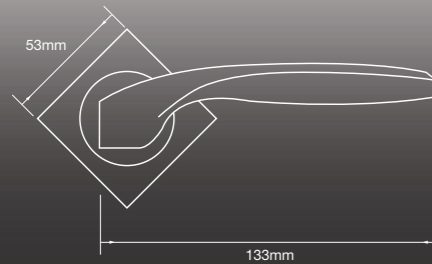

Bond

Code: FDPBON-CF Size: 135 mm Dia: 51 mm

Crest

Code: FDPCRE-SG Size: 130 mm Height: 49 mm

Bond

Code: FDPBON-MPN Size: 135 mm Dia: 51 mm

Crest

Code: FDPCRE-MPN Size: 129 mm Height: 53 mm

Achilles

Code: FDPACH-PC Size: 129 mm Height: 53 mm

Spiral

Code: FDPSPI - PC Size: 145 mm Dia: 53 mm

Zircon

Code: FDPZIR-SC Size: 133 mm Dia: 51 mm

Tempest

Code: FDPTEM-SN Size: 130 mm Height: 49 mm

Layer

Code: FDPPLAY-CF Size: 135 mm Dia: 51 mm

Twist

Code: FDPTEWI-MPN Size: 129 mm Height: 53 mm

Bastille

Code: FGDBAST-CF Size: 129 mm Height: 53 mm

Cambridge

Code: FGDCAM-SG Size: 145 mm Dia: 53 mm

Bastion

Code: FGDBAS-CF Size: 135 mm Dia: 51 mm

Cambridge

Code: FGDCAM-SC Size: 130 mm Height: 49 mm

York

Code: FGDYOR-CF Size: 135 mm Dia: 51 mm

Oxford

Code: FGDOXF-SC Size: 129 mm Height: 53 mm