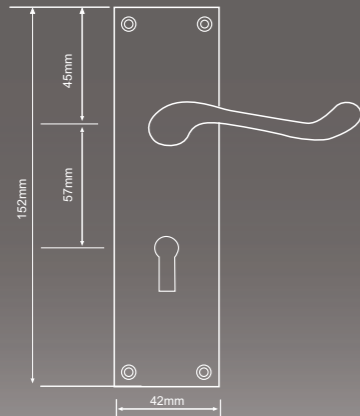

Suffolk

Code: FGDSUF-CF Size: 135 mm Dia: 51 mm

Windsor

Code: FGDWIN-SC Size: 129 mm Height: 53 mm

Roman Brass

Code: FCLROM-PB Size: 199 mm Handle: 49.5 mm

Sloane Chrome

Code: FCLSLO-PC Size: 155 mm Handle: 41 mm

Roman Chrome

Code: FCLROM-PC Size: 199 mm Handle: 49.5 mm

Sloane Brass

Code: FCLSLO-PB Size: 155 mm Handle: 41 mm

Royal Brass

Code: FCLROY-PB Size: 152 mm Handle: 42 mm

Royal Brass, Plate.

Code: FCLROY-PB Size: 152 mm Handle: 42 mm

Royal Chrome

Code: FCLROY-PC Size: 152 mm Handle: 42 mm

Royal Chrome, Plate

Code: FCLROY-PC Size: 152 mm Handle: 42 mm

Royal Brass, Privacy

Code: FCL-ROYPR-PB Size: 152 mm Handle: 42 mm

Versailles Satin Chrome

Code: FCLVER-SC Size: 180 mm

classic

Royal Chrome, Privacy

Code: FCL-ROYPR-PC Size: 152 mm Handle: 42 mm

Versailles Satin Brass

Code: FCLVER-SB Size: 180 mm

Versailles Satin Chrome, Plate

Code: FCL-VERP-SC