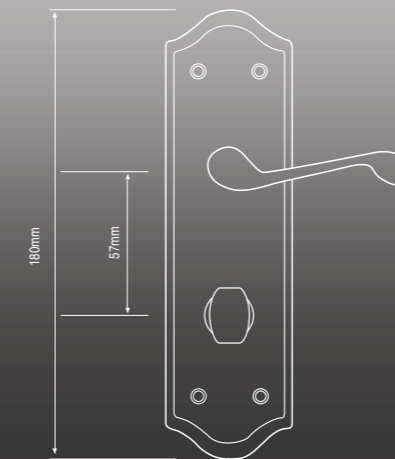

Royal Chrome

Code: FCLROY-PC Size: 152 mm Handle: 42 mm

Royal Chrome, Plate

Code: FCLROY-PC Size: 152 mm Handle: 42 mm

Royal Brass, Privacy

Code: FCL-ROYPR-PB Size: 152 mm Handle: 42 mm

Versailles Satin Chrome

Code: FCLVER-SC Size: 180 mm

classic

Royal Chrome, Privacy

Code: FCL-ROYPR-PC Size: 152 mm Handle: 42 mm

Versailles Satin Brass

Code: FCLVER-SB Size: 180 mm

Versailles Satin Chrome, Plate

Code: FCL-VERP-SC

Size: 180 mm

Versailles Satin Chrome, Privacy

Code: FCL-VERPR-SC

Size: 180 mm

Versailles Satin Brass, Plate

Code: FCL-VERP-SB

Size: 180 mm

Versailles Satin Brass, Privacy

Code: FCL-VERPR-SB

Size: 180 mm

Project 1

Code: FCLPRO1-SS Size: 127 mm Rose: 51 mm

Genoa

Code: FACGEN-SN/NP Size: 180 mm

Project 2

Code: FCLPRO2-SS Size: 140 mm Rose: 53 mm