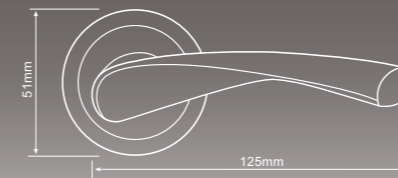

Contemporary Italian Design

CUT 1 - now a flight of 6, not 3

Avant

Code: FCOAVA-SC Size: 121 mm Dia: 51 mm

Extant

Code: FCOEXT-SPC Size: 130 mm Dia: 51 mm

Aztec

Code: FCOAZT-SPC Size: 128 mm Dia: 51 mm

Bulbus chrome

Code: FCOBUL-SN Size: 130 mm Dia: 51 mm

Foko

Code: FCOFOK-SPC Size: 120 mm Dia: 51 mm

Bulbus brass

Code: FCOBUL-PVD Size: 130 mm Dia: 51 mm

CUT 1 - now a flight of 6, not 3

Wave

Code: FCOWAV-SN Size: 124 mm Dia: 51 mm

Verto Satin Nickel

Code: FCOVER-SN Size: 125 mm Dia: 51 mm

Swish

Code: FCOSWI-SN Size: 130 mm Dia: 51 mm

Verto brass

Code: FCOVER-PVD Size: 125 mm Dia: 51 mm

Milan

Concept

Code: FDECON-SS Size: 140 mm Dia: 53 mm

Sorrento

Code: FCOSOR-SPC Size: 135 mm Dia: 51 mm

Bauhaus

Code: FDEBAU-SS Size: 140 mm Height: 49 mm

Veer

Code: FDEVEE-SPC Size: 132 mm Height: 53 mm