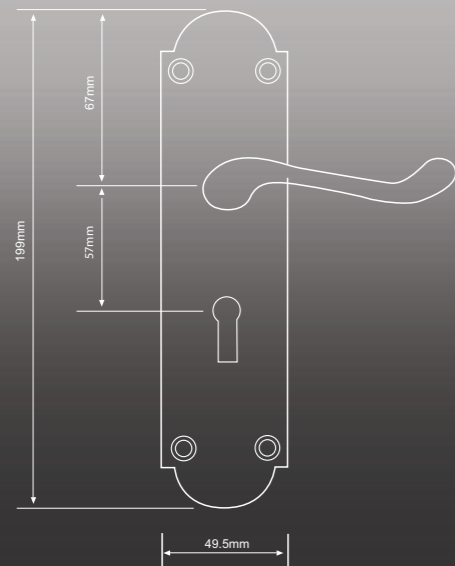

Monarch

Code: FGDMON-CF Size: 129 mm Height: 53 mm

Windsor

Code: FGDWAT-CF Size: 145 mm Dia: 53 mm

Monarch

Code: FGDMON-SC Size: 135 mm Dia: 51 mm

Windsor

Code: FGDWIN-SG Size: 130 mm Height: 49 mm

Suffolk

Code: FGDSUF-CF Size: 135 mm Dia: 51 mm

Windsor

Code: FGDWIN-SC Size: 129 mm Height: 53 mm

Roman Brass

Code: FCLROM-PB Size: 199 mm Handle: 49.5 mm

Sloane Chrome

Code: FCLSLO-PC Size: 155 mm Handle: 41 mm

Roman Chrome

Code: FCLROM-PC Size: 199 mm Handle: 49.5 mm

Sloane Brass

Code: FCLSLO-PB Size: 155 mm Handle: 41 mm

Royal Brass

Code: FCLROY-PB Size: 152 mm Handle: 42 mm

Royal Brass, Plate.

Code: FCLROY-PB Size: 152 mm Handle: 42 mm

Royal Chrome

Code: FCLROY-PC Size: 152 mm Handle: 42 mm

Royal Chrome, Plate

Code: FCLROY-PC Size: 152 mm Handle: 42 mm

Royal Brass, Privacy

Code: FCL-ROYPR-PB Size: 152 mm Handle: 42 mm

Versailles Satin Chrome