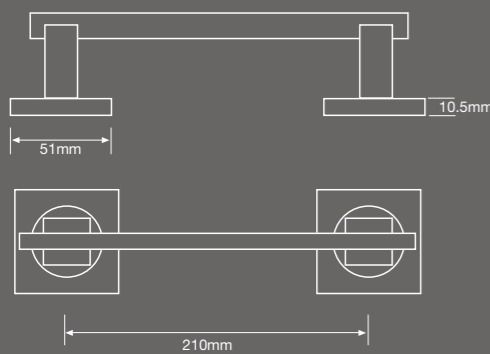

Naples

Code: FACNAP-SN Size: 180 mm

Turin

Code: FACNAP-SN Size: 180 mm

Sicily

Code: FACSIC-SN/NP Size: 180 mm

Zurich

Code: FACZUR-SN/NP Size: 180 mm