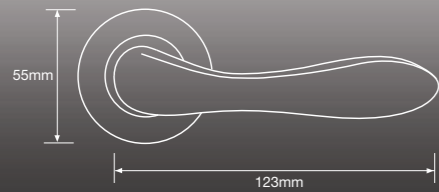

Concept

Code: FDECON-SS Size: 140 mm Dia: 53 mm

Sorrento

Code: FCOSOR-SPC Size: 135 mm Dia: 51 mm

Bauhaus

Code: FDEBAU-SS Size: 140 mm Height: 49 mm

Veer

Code: FDEVEE-SPC Size: 132 mm Height: 53 mm

Avant Garde

Code: FDEAVA-SC Size: 135 mm Dia: 51 mm

Arc

Code: FDEARC-PC Size: 129 mm Height: 53 mm

Accent

Code: FDPACC-MPN Size: 129 mm Height: 53 mm

Contour

Code: FDPCON-SC Size: 145 mm Dia: 53 mm

Bond

Code: FDPBON-CF Size: 135 mm Dia: 51 mm

Crest

Code: FDPCRE-SG Size: 130 mm Height: 49 mm

Bond

Code: FDPBON-MPN Size: 135 mm Dia: 51 mm

Crest

Code: FDPCRE-MPN Size: 129 mm Height: 53 mm

Achilles

Code: FDPACH-PC Size: 129 mm Height: 53 mm

Spiral

Code: FDPSPI - PC Size: 145 mm Dia: 53 mm

Zircon

Code: FDPZIR-SC Size: 133 mm Dia: 51 mm

Tempest

Code: FDPTEM-SN Size: 130 mm Height: 49 mm