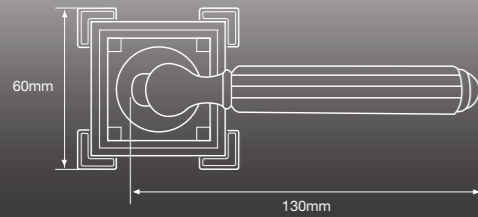

Achilles

Code: FDPACH-PC Size: 129 mm Height: 53 mm

Spiral

Code: FDPSPI - PC Size: 145 mm Dia: 53 mm

Zircon

Code: FDPZIR-SC Size: 133 mm Dia: 51 mm

Tempest

Code: FDPTEM-SN Size: 130 mm Height: 49 mm

Layer

Code: FDPPLAY-CF Size: 135 mm Dia: 51 mm

Twist

Code: FDPTEWI-MPN Size: 129 mm Height: 53 mm

Bastille

Code: FGDBAST-CF Size: 129 mm Height: 53 mm

Cambridge

Code: FGDCAM-SG Size: 145 mm Dia: 53 mm

Bastion

Code: FGDBAS-CF Size: 135 mm Dia: 51 mm

Cambridge

Code: FGDCAM-SC Size: 130 mm Height: 49 mm

York

Code: FGDYOR-CF Size: 135 mm Dia: 51 mm

Oxford

Code: FGDOXF-SC Size: 129 mm Height: 53 mm

Monarch

Code: FGDMON-CF Size: 129 mm Height: 53 mm

Windsor

Code: FGDWAT-CF Size: 145 mm Dia: 53 mm

Monarch

Code: FGDMON-SC Size: 135 mm Dia: 51 mm

Windsor

Code: FGDWIN-SG Size: 130 mm Height: 49 mm