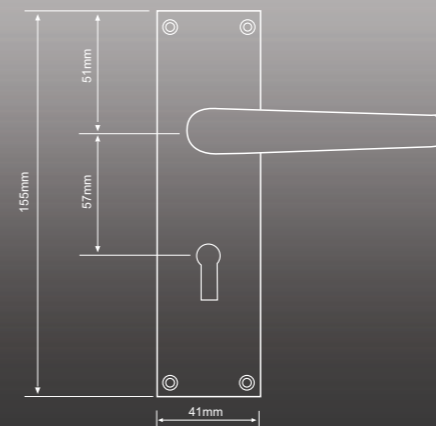

Monarch

Code: FGDMON-CF Size: 129 mm Height: 53 mm

Windsor

Code: FGDWAT-CF Size: 145 mm Dia: 53 mm

Monarch

Code: FGDMON-SC Size: 135 mm Dia: 51 mm

Windsor

Code: FGDWIN-SG Size: 130 mm Height: 49 mm

Suffolk

Code: FGDSUF-CF Size: 135 mm Dia: 51 mm

Windsor

Code: FGDWIN-SC Size: 129 mm Height: 53 mm

Roman Brass

Code: FCLROM-PB Size: 199 mm Handle: 49.5 mm

Sloane Chrome

Code: FCLSLO-PC Size: 155 mm Handle: 41 mm

Roman Chrome

Code: FCLROM-PC Size: 199 mm Handle: 49.5 mm

Sloane Brass

Code: FCLSLO-PB Size: 155 mm Handle: 41 mm

Royal Brass

Code: FCLROY-PB Size: 152 mm Handle: 42 mm

Royal Brass, Plate.

Code: FCLROY-PB Size: 152 mm Handle: 42 mm

Royal Chrome

Code: FCLROY-PC Size: 152 mm Handle: 42 mm

Royal Chrome, Plate

Code: FCLROY-PC Size: 152 mm Handle: 42 mm

Royal Brass, Privacy

Code: FCL-ROYPR-PB Size: 152 mm Handle: 42 mm

Versailles Satin Chrome