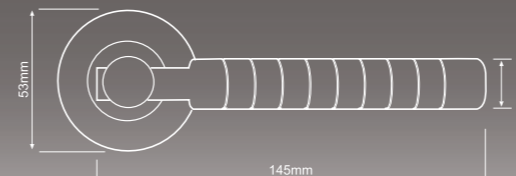

Munich

Code: FDEMUN-SS   Size: 145 mm   Dia: 53 mm