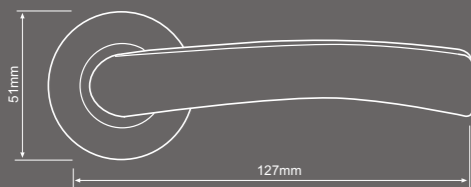

Bulbus chrome

Code: FCOBUL-SN Size: 130 mm Dia: 51 mm

Foko

Code: FCOFOK-SPC Size: 120 mm Dia: 51 mm

Bulbus brass

Code: FCOBUL-PVD Size: 130 mm Dia: 51 mm

CUT 1 - now a flight of 6, not 3

Wave

Code: FCOWAV-SN Size: 124 mm Dia: 51 mm

Verto Satin Nickel

Code: FCOVER-SN Size: 125 mm Dia: 51 mm

Swish

Code: FCOSWI-SN Size: 130 mm Dia: 51 mm

Verto brass

Code: FCOVER-PVD Size: 125 mm Dia: 51 mm

Milan

Code: FCOMIL-SPC Size: 127 mm Dia: 51 mm

Amalfi

Code: FCOAMA-SPC Size: 127 mm Dia: 51 mm

all levers available in lock, latches and bathroom

all levers available in lock, latches and bathroom

Ouvre

Code: FCOOUV-PC Size: 129 mm Dia: 51 mm

Concept

Code: FDECON-SS Size: 140 mm Dia: 53 mm

Sorrento

Code: FCOSOR-SPC Size: 135 mm Dia: 51 mm

Bauhaus

Code: FDEBAU-SS Size: 140 mm Height: 49 mm

Veer

Code: FDEVEE-SPC Size: 132 mm Height: 53 mm