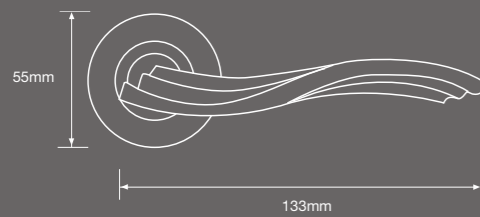

Concept

Code: FDECON-SS Size: 140 mm Dia: 53 mm

Sorrento

Code: FCOSOR-SPC Size: 135 mm Dia: 51 mm

Bauhaus

Code: FDEBAU-SS Size: 140 mm Height: 49 mm

Veer

Code: FDEVEE-SPC Size: 132 mm Height: 53 mm

Bond

Code: FDPBON-CF Size: 135 mm Dia: 51 mm

Crest

Code: FDPCRE-SG Size: 130 mm Height: 49 mm

Bond

Code: FDPBON-MPN Size: 135 mm Dia: 51 mm

Crest

Code: FDPCRE-MPN Size: 129 mm Height: 53 mm

Achilles

Code: FDPACH-PC Size: 129 mm Height: 53 mm

Spiral

Code: FDPSPI - PC Size: 145 mm Dia: 53 mm

Zircon

Code: FDPZIR-SC Size: 133 mm Dia: 51 mm

Tempest

Code: FDPTEM-SN Size: 130 mm Height: 49 mm

Layer

Code: FDPPLAY-CF Size: 135 mm Dia: 51 mm

Twist

Code: FDPTEWI-MPN Size: 129 mm Height: 53 mm

Bastille

Code: FGDBAST-CF Size: 129 mm Height: 53 mm

Cambridge

Code: FGDCAM-SG Size: 145 mm Dia: 53 mm