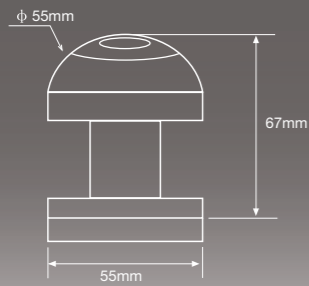

Layer

Code: FDPPLAY-CF Size: 135 mm Dia: 51 mm

Twist

Code: FDPTEWI-MPN Size: 129 mm Height: 53 mm

Bastille

Code: FGDBAST-CF Size: 129 mm Height: 53 mm

Cambridge

Code: FGDCAM-SG Size: 145 mm Dia: 53 mm

Bastion

Code: FGDBAS-CF Size: 135 mm Dia: 51 mm

Cambridge

Code: FGDCAM-SC Size: 130 mm Height: 49 mm

York

Code: FGDYOR-CF Size: 135 mm Dia: 51 mm

Oxford

Code: FGDOXF-SC Size: 129 mm Height: 53 mm

Monarch

Code: FGDMON-CF Size: 129 mm Height: 53 mm

Windsor

Code: FGDWAT-CF Size: 145 mm Dia: 53 mm

Monarch

Code: FGDMON-SC Size: 135 mm Dia: 51 mm

Windsor

Code: FGDWIN-SG Size: 130 mm Height: 49 mm

Suffolk

Code: FGDSUF-CF Size: 135 mm Dia: 51 mm

Windsor

Code: FGDWIN-SC Size: 129 mm Height: 53 mm

Roman Brass

Code: FCLROM-PB Size: 199 mm Handle: 49.5 mm

Sloane Chrome

Code: FCLSLO-PC Size: 155 mm Handle: 41 mm