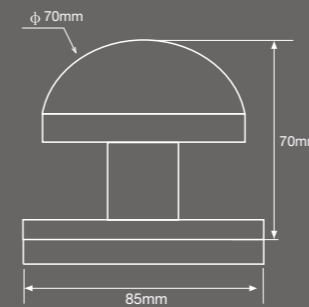

Layer

Code: FDPPLAY-CF Size: 135 mm Dia: 51 mm

Twist

Code: FDPTEWI-MPN Size: 129 mm Height: 53 mm

Bastille

Code: FGDBAST-CF Size: 129 mm Height: 53 mm

Cambridge

Code: FGDCAM-SG Size: 145 mm Dia: 53 mm

Bastion

Code: FGDBAS-CF Size: 135 mm Dia: 51 mm

Cambridge

Code: FGDCAM-SC Size: 130 mm Height: 49 mm

York

Code: FGDYOR-CF Size: 135 mm Dia: 51 mm

Oxford

Code: FGDOXF-SC Size: 129 mm Height: 53 mm

Monarch

Code: FGDMON-CF Size: 129 mm Height: 53 mm

Windsor

Code: FGDWAT-CF Size: 145 mm Dia: 53 mm

Monarch

Code: FGDMON-SC Size: 135 mm Dia: 51 mm

Windsor

Code: FGDWIN-SG Size: 130 mm Height: 49 mm

Suffolk

Code: FGDSUF-CF Size: 135 mm Dia: 51 mm

Windsor

Code: FGDWIN-SC Size: 129 mm Height: 53 mm

Roman Brass

Code: FCLROM-PB Size: 199 mm Handle: 49.5 mm

Sloane Chrome

Code: FCLSLO-PC Size: 155 mm Handle: 41 mm