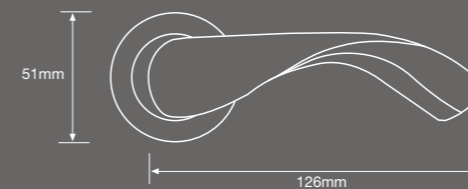

Concept

Code: FDECON-SS Size: 140 mm Dia: 53 mm

Sorrento

Code: FCOSOR-SPC Size: 135 mm Dia: 51 mm

Bauhaus

Code: FDEBAU-SS Size: 140 mm Height: 49 mm

Veer

Code: FDEVEE-SPC Size: 132 mm Height: 53 mm

Bond

Code: FDPBON-CF Size: 135 mm Dia: 51 mm

Crest

Code: FDPCRE-SG Size: 130 mm Height: 49 mm

Bond

Code: FDPBON-MPN Size: 135 mm Dia: 51 mm

Crest

Code: FDPCRE-MPN Size: 129 mm Height: 53 mm

Achilles

Code: FDPACH-PC Size: 129 mm Height: 53 mm

Spiral

Code: FDPSPI - PC Size: 145 mm Dia: 53 mm

Zircon

Code: FDPZIR-SC Size: 133 mm Dia: 51 mm

Tempest

Code: FDPTEM-SN Size: 130 mm Height: 49 mm