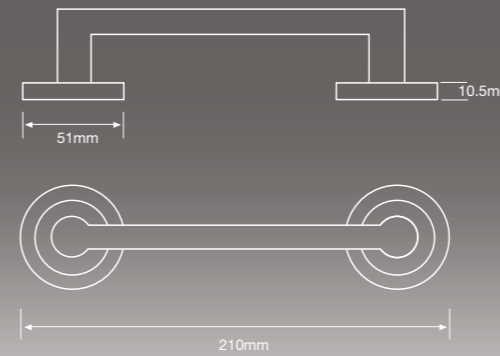

Code: FCLVER-SC Size: 180 mm

classic

Royal Chrome, Privacy

Code: FCL-ROYPR-PC Size: 152 mm Handle: 42 mm

Versailles Satin Brass

Code: FCLVER-SB Size: 180 mm

Versailles Satin Chrome, Plate

Code: FCL-VERP-SC

Size: 180 mm

Versailles Satin Chrome, Privacy

Code: FCL-VERPR-SC

Size: 180 mm

Versailles Satin Brass, Plate

Code: FCL-VERP-SB

Size: 180 mm

Versailles Satin Brass, Privacy

Code: FCL-VERPR-SB

Size: 180 mm

Project 1

Code: FCLPRO1-SS Size: 127 mm Rose: 51 mm

Genoa

Code: FACGEN-SN/NP Size: 180 mm

Project 2

Code: FCLPRO2-SS Size: 140 mm Rose: 53 mm