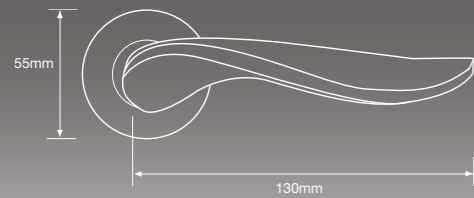

Concept

Code: FDECON-SS Size: 140 mm Dia: 53 mm

Sorrento

Code: FCOSOR-SPC Size: 135 mm Dia: 51 mm

Bauhaus

Code: FDEBAU-SS Size: 140 mm Height: 49 mm

Veer

Code: FDEVEE-SPC Size: 132 mm Height: 53 mm

Bond

Code: FDPBON-CF Size: 135 mm Dia: 51 mm

Crest

Code: FDPCRE-SG Size: 130 mm Height: 49 mm

Bond

Code: FDPBON-MPN Size: 135 mm Dia: 51 mm

Crest

Code: FDPCRE-MPN Size: 129 mm Height: 53 mm

Achilles

Code: FDPACH-PC Size: 129 mm Height: 53 mm

Spiral

Code: FDPSPI - PC Size: 145 mm Dia: 53 mm

Zircon

Code: FDPZIR-SC Size: 133 mm Dia: 51 mm

Tempest

Code: FDPTEM-SN Size: 130 mm Height: 49 mm

Layer

Code: FDPPLAY-CF Size: 135 mm Dia: 51 mm

Twist

Code: FDPTEWI-MPN Size: 129 mm Height: 53 mm

Bastille

Code: FGDBAST-CF Size: 129 mm Height: 53 mm

Cambridge

Code: FGDCAM-SG Size: 145 mm Dia: 53 mm