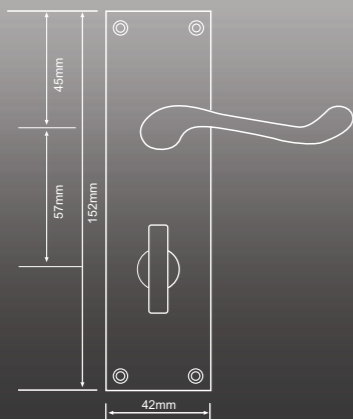

Roman Chrome

Code: FCLROM-PC Size: 199 mm Handle: 49.5 mm

Sloane Brass

Code: FCLSLO-PB Size: 155 mm Handle: 41 mm

Royal Brass

Code: FCLROY-PB Size: 152 mm Handle: 42 mm

Royal Brass, Plate.

Code: FCLROY-PB Size: 152 mm Handle: 42 mm

Royal Chrome

Code: FCLROY-PC Size: 152 mm Handle: 42 mm

Royal Chrome, Plate

Code: FCLROY-PC Size: 152 mm Handle: 42 mm

Royal Brass, Privacy

Code: FCL-ROYPR-PB Size: 152 mm Handle: 42 mm

Versailles Satin Chrome

Code: FCLVER-SC Size: 180 mm

classic

Royal Chrome, Privacy

Code: FCL-ROYPR-PC Size: 152 mm Handle: 42 mm

Versailles Satin Brass

Code: FCLVER-SB Size: 180 mm

Versailles Satin Chrome, Plate

Code: FCL-VERP-SC

Size: 180 mm

Versailles Satin Chrome, Privacy

Code: FCL-VERPR-SC

Size: 180 mm

Versailles Satin Brass, Plate

Code: FCL-VERP-SB

Size: 180 mm

Versailles Satin Brass, Privacy