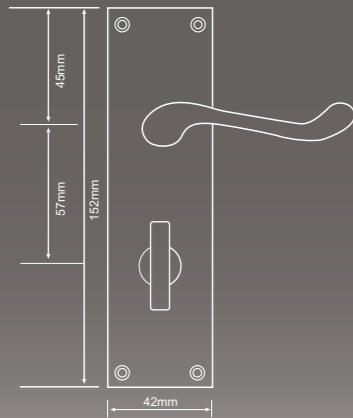

Roman Chrome

Code: FCLROM-PC Size: 199 mm Handle: 49.5 mm

Sloane Brass

Code: FCLSLO-PB Size: 155 mm Handle: 41 mm

Royal Brass

Code: FCLROY-PB Size: 152 mm Handle: 42 mm

Royal Brass, Plate.

Code: FCLROY-PB Size: 152 mm Handle: 42 mm

Royal Chrome

Code: FCLROY-PC Size: 152 mm Handle: 42 mm

Royal Chrome, Plate

Code: FCLROY-PC Size: 152 mm Handle: 42 mm

Royal Brass, Privacy

Code: FCL-ROYPR-PB Size: 152 mm Handle: 42 mm

Versailles Satin Chrome

Code: FCLVER-SC Size: 180 mm

classic

Royal Chrome, Privacy

Code: FCL-ROYPR-PC Size: 152 mm Handle: 42 mm

Versailles Satin Brass

Code: FCLVER-SB Size: 180 mm

Versailles Satin Chrome, Plate

Code: FCL-VERP-SC

Size: 180 mm

Versailles Satin Chrome, Privacy

Code: FCL-VERPR-SC

Size: 180 mm

Versailles Satin Brass, Plate

Code: FCL-VERP-SB

Size: 180 mm

Versailles Satin Brass, Privacy