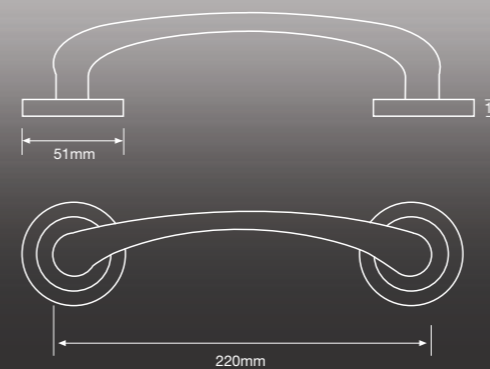

Code: FCL-VERPR-SB

Size: 180 mm

Project 1

Code: FCLPRO1-SS Size: 127 mm Rose: 51 mm

Genoa

Code: FACGEN-SN/NP Size: 180 mm

Project 2

Code: FCLPRO2-SS Size: 140 mm Rose: 53 mm

London

Code: FFACLON-ORO/SATOR Size: 180 mm

Madrid

Code: FACMAD-SN/NP Size: 180 mm

Melbourne

Code: FACMEL-SN/NP Size: 180 mm

Stockholm

Code: FACSTO-SN/NP Size: 180 mm

Naples

Code: FACNAP-SN Size: 180 mm

Turin

Code: FACNAP-SN Size: 180 mm

Sicily

Code: FACSIC-SN/NP Size: 180 mm

Zurich

Code: FACZUR-SN/NP Size: 180 mm