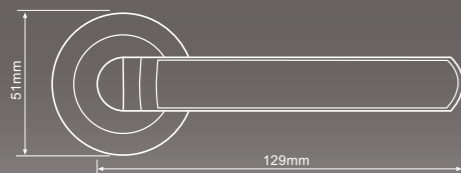

Code: FCOMIL-SPC Size: 127 mm Dia: 51 mm

Amalfi

Code: FCOAMA-SPC Size: 127 mm Dia: 51 mm

all levers available in lock, latches and bathroom

all levers available in lock, latches and bathroom

Ouvre

Code: FCOOUV-PC Size: 129 mm Dia: 51 mm

Concept

Code: FDECON-SS Size: 140 mm Dia: 53 mm

Sorrento

Code: FCOSOR-SPC Size: 135 mm Dia: 51 mm

Bauhaus

Code: FDEBAU-SS Size: 140 mm Height: 49 mm

Veer

Code: FDEVEE-SPC Size: 132 mm Height: 53 mm