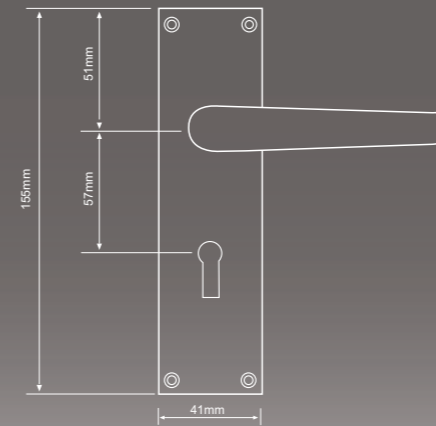

Monarch

Code: FGDMON-CF Size: 129 mm Height: 53 mm

Windsor

Code: FGDWAT-CF Size: 145 mm Dia: 53 mm

Monarch

Code: FGDMON-SC Size: 135 mm Dia: 51 mm

Windsor

Code: FGDWIN-SG Size: 130 mm Height: 49 mm

Suffolk

Code: FGDSUF-CF Size: 135 mm Dia: 51 mm

Windsor

Code: FGDWIN-SC Size: 129 mm Height: 53 mm

Roman Brass

Code: FCLROM-PB Size: 199 mm Handle: 49.5 mm

Sloane Chrome

Code: FCLSLO-PC Size: 155 mm Handle: 41 mm

Roman Chrome

Code: FCLROM-PC Size: 199 mm Handle: 49.5 mm

Sloane Brass

Code: FCLSLO-PB Size: 155 mm Handle: 41 mm

Royal Brass

Code: FCLROY-PB Size: 152 mm Handle: 42 mm

Royal Brass, Plate.

Code: FCLROY-PB Size: 152 mm Handle: 42 mm

Royal Chrome

Code: FCLROY-PC Size: 152 mm Handle: 42 mm

Royal Chrome, Plate

Code: FCLROY-PC Size: 152 mm Handle: 42 mm

Royal Brass, Privacy

Code: FCL-ROYPR-PB Size: 152 mm Handle: 42 mm

Versailles Satin Chrome