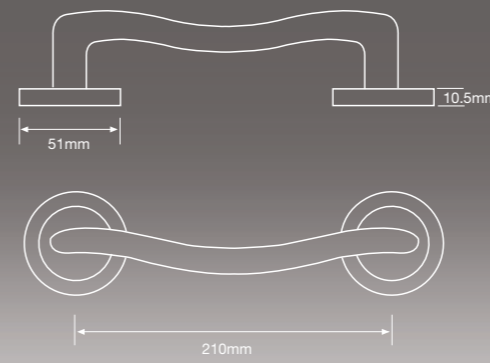

Size: 180 mm

Versailles Satin Chrome, Privacy

Code: FCL-VERPR-SC

Size: 180 mm

Versailles Satin Brass, Plate

Code: FCL-VERP-SB

Size: 180 mm

Versailles Satin Brass, Privacy

Code: FCL-VERPR-SB

Size: 180 mm

Project 1

Code: FCLPRO1-SS Size: 127 mm Rose: 51 mm

Genoa

Code: FACGEN-SN/NP Size: 180 mm

Project 2

Code: FCLPRO2-SS Size: 140 mm Rose: 53 mm

London

Code: FFACLON-ORO/SATOR Size: 180 mm

Madrid

Code: FACMAD-SN/NP Size: 180 mm

Melbourne

Code: FACMEL-SN/NP Size: 180 mm

Stockholm

Code: FACSTO-SN/NP Size: 180 mm

Naples

Code: FACNAP-SN Size: 180 mm

Turin

Code: FACNAP-SN Size: 180 mm

Sicily

Code: FACSIC-SN/NP Size: 180 mm

Zurich

Code: FACZUR-SN/NP Size: 180 mm