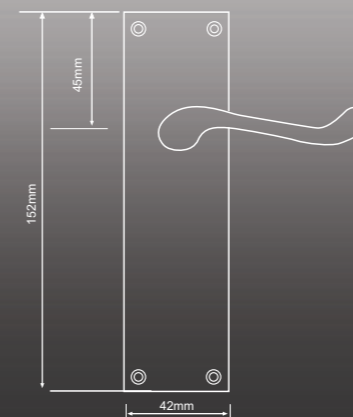

Suffolk

Code: FGDSUF-CF Size: 135 mm Dia: 51 mm

Windsor

Code: FGDWIN-SC Size: 129 mm Height: 53 mm

Roman Brass

Code: FCLROM-PB Size: 199 mm Handle: 49.5 mm

Sloane Chrome

Code: FCLSLO-PC Size: 155 mm Handle: 41 mm

Roman Chrome

Code: FCLROM-PC Size: 199 mm Handle: 49.5 mm

Sloane Brass

Code: FCLSLO-PB Size: 155 mm Handle: 41 mm

Royal Brass

Code: FCLROY-PB Size: 152 mm Handle: 42 mm

Royal Brass, Plate.

Code: FCLROY-PB Size: 152 mm Handle: 42 mm

Royal Chrome

Code: FCLROY-PC Size: 152 mm Handle: 42 mm

Royal Chrome, Plate

Code: FCLROY-PC Size: 152 mm Handle: 42 mm

Royal Brass, Privacy

Code: FCL-ROYPR-PB Size: 152 mm Handle: 42 mm

Versailles Satin Chrome

Code: FCLVER-SC Size: 180 mm

classic

Royal Chrome, Privacy

Code: FCL-ROYPR-PC Size: 152 mm Handle: 42 mm

Versailles Satin Brass

Code: FCLVER-SB Size: 180 mm

Versailles Satin Chrome, Plate

Code: FCL-VERP-SC