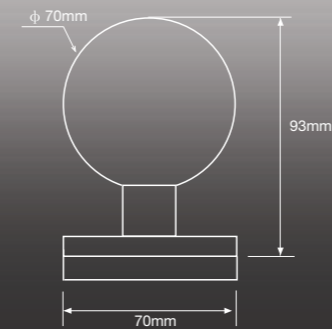

Achilles

Code: FDPACH-PC Size: 129 mm Height: 53 mm

Spiral

Code: FDPSPI - PC Size: 145 mm Dia: 53 mm

Zircon

Code: FDPZIR-SC Size: 133 mm Dia: 51 mm

Tempest

Code: FDPTEM-SN Size: 130 mm Height: 49 mm

Layer

Code: FDPPLAY-CF Size: 135 mm Dia: 51 mm

Twist

Code: FDPTEWI-MPN Size: 129 mm Height: 53 mm

Bastille

Code: FGDBAST-CF Size: 129 mm Height: 53 mm

Cambridge

Code: FGDCAM-SG Size: 145 mm Dia: 53 mm

Bastion

Code: FGDBAS-CF Size: 135 mm Dia: 51 mm

Cambridge

Code: FGDCAM-SC Size: 130 mm Height: 49 mm

York

Code: FGDYOR-CF Size: 135 mm Dia: 51 mm

Oxford

Code: FGDOXF-SC Size: 129 mm Height: 53 mm

Monarch

Code: FGDMON-CF Size: 129 mm Height: 53 mm

Windsor

Code: FGDWAT-CF Size: 145 mm Dia: 53 mm

Monarch

Code: FGDMON-SC Size: 135 mm Dia: 51 mm

Windsor

Code: FGDWIN-SG Size: 130 mm Height: 49 mm