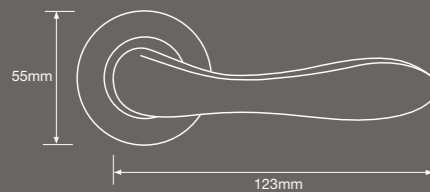

Concept

Code: FDECON-SS Size: 140 mm Dia: 53 mm

Sorrento

Code: FCOSOR-SPC Size: 135 mm Dia: 51 mm

Bauhaus

Code: FDEBAU-SS Size: 140 mm Height: 49 mm

Veer

Code: FDEVEE-SPC Size: 132 mm Height: 53 mm

Bond

Code: FDPBON-CF Size: 135 mm Dia: 51 mm

Crest

Code: FDPCRE-SG Size: 130 mm Height: 49 mm

Bond

Code: FDPBON-MPN Size: 135 mm Dia: 51 mm

Crest

Code: FDPCRE-MPN Size: 129 mm Height: 53 mm

Achilles

Code: FDPACH-PC Size: 129 mm Height: 53 mm

Spiral

Code: FDPSPI - PC Size: 145 mm Dia: 53 mm

Zircon

Code: FDPZIR-SC Size: 133 mm Dia: 51 mm

Tempest

Code: FDPTEM-SN Size: 130 mm Height: 49 mm

Layer

Code: FDPPLAY-CF Size: 135 mm Dia: 51 mm

Twist

Code: FDPTEWI-MPN Size: 129 mm Height: 53 mm

Bastille

Code: FGDBAST-CF Size: 129 mm Height: 53 mm

Cambridge

Code: FGDCAM-SG Size: 145 mm Dia: 53 mm