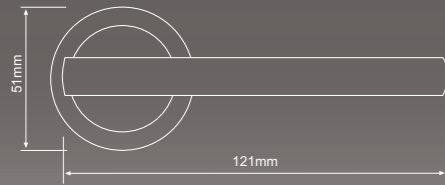

Avant

Code: FCOAVA-SC   Size: 121 mm   Dia: 51 mm