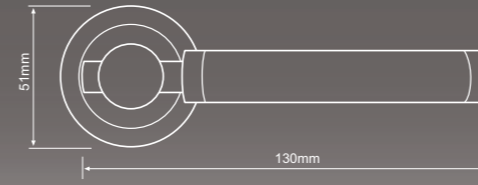

Contemporary Italian Design

CUT 1 - now a flight of 6, not 3

Avant

Code: FCOAVA-SC Size: 121 mm Dia: 51 mm

Extant

Code: FCOEXT-SPC Size: 130 mm Dia: 51 mm

Aztec

Code: FCOAZT-SPC Size: 128 mm Dia: 51 mm

Bulbus chrome

Code: FCOBUL-SN Size: 130 mm Dia: 51 mm

Foko

Code: FCOFOK-SPC Size: 120 mm Dia: 51 mm

Bulbus brass

Code: FCOBUL-PVD Size: 130 mm Dia: 51 mm

CUT 1 - now a flight of 6, not 3

Wave