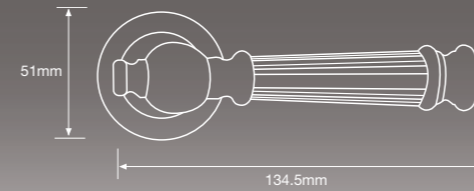

Layer

Code: FDPPLAY-CF Size: 135 mm Dia: 51 mm

Twist

Code: FDPTEWI-MPN Size: 129 mm Height: 53 mm

Bastille

Code: FGDBAST-CF Size: 129 mm Height: 53 mm

Cambridge

Code: FGDCAM-SG Size: 145 mm Dia: 53 mm

Bastion

Code: FGDBAS-CF Size: 135 mm Dia: 51 mm

Cambridge

Code: FGDCAM-SC Size: 130 mm Height: 49 mm

York

Code: FGDYOR-CF Size: 135 mm Dia: 51 mm

Oxford

Code: FGDOXF-SC Size: 129 mm Height: 53 mm

Monarch

Code: FGDMON-CF Size: 129 mm Height: 53 mm

Windsor

Code: FGDWAT-CF Size: 145 mm Dia: 53 mm

Monarch

Code: FGDMON-SC Size: 135 mm Dia: 51 mm

Windsor

Code: FGDWIN-SG Size: 130 mm Height: 49 mm