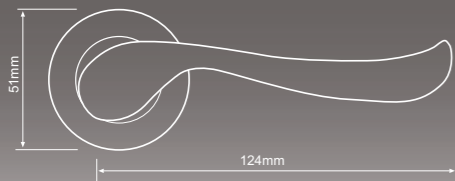

Bulbus chrome

Code: FCOBUL-SN Size: 130 mm Dia: 51 mm

Foko

Code: FCOFOK-SPC Size: 120 mm Dia: 51 mm

Bulbus brass

Code: FCOBUL-PVD Size: 130 mm Dia: 51 mm

CUT 1 - now a flight of 6, not 3

Wave

Code: FCOWAV-SN Size: 124 mm Dia: 51 mm

Verto Satin Nickel

Code: FCOVER-SN Size: 125 mm Dia: 51 mm

Swish

Code: FCOSWI-SN Size: 130 mm Dia: 51 mm

Verto brass

Code: FCOVER-PVD Size: 125 mm Dia: 51 mm

Milan