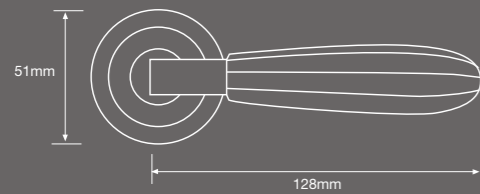

Achilles

Code: FDPACH-PC Size: 129 mm Height: 53 mm

Spiral

Code: FDPSPI - PC Size: 145 mm Dia: 53 mm

Zircon

Code: FDPZIR-SC Size: 133 mm Dia: 51 mm

Tempest

Code: FDPTEM-SN Size: 130 mm Height: 49 mm

Layer

Code: FDPPLAY-CF Size: 135 mm Dia: 51 mm

Twist

Code: FDPTEWI-MPN Size: 129 mm Height: 53 mm

Bastille

Code: FGDBAST-CF Size: 129 mm Height: 53 mm

Cambridge

Code: FGDCAM-SG Size: 145 mm Dia: 53 mm

Bastion

Code: FGDBAS-CF Size: 135 mm Dia: 51 mm

Cambridge

Code: FGDCAM-SC Size: 130 mm Height: 49 mm

York

Code: FGDYOR-CF Size: 135 mm Dia: 51 mm

Oxford

Code: FGDOXF-SC Size: 129 mm Height: 53 mm

Monarch

Code: FGDMON-CF Size: 129 mm Height: 53 mm

Windsor

Code: FGDWAT-CF Size: 145 mm Dia: 53 mm

Monarch

Code: FGDMON-SC Size: 135 mm Dia: 51 mm

Windsor

Code: FGDWIN-SG Size: 130 mm Height: 49 mm