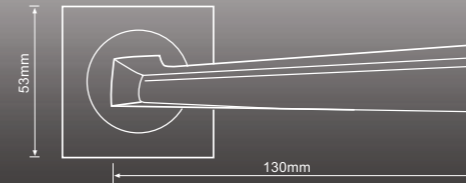

Concept

Code: FDECON-SS Size: 140 mm Dia: 53 mm

Sorrento

Code: FCOSOR-SPC Size: 135 mm Dia: 51 mm

Bauhaus

Code: FDEBAU-SS Size: 140 mm Height: 49 mm

Veer

Code: FDEVEE-SPC Size: 132 mm Height: 53 mm

Carrera

Code: FDECAR-PC Size: 129 mm Height: 53 mm

Munich

Code: FDEMUN-SS Size: 145 mm Dia: 53 mm

Monaco

Code: FDEMON-SN Size: 135 mm Dia: 51 mm

Cannes

Code: FDECAN-SN Size: 130 mm Height: 49 mm