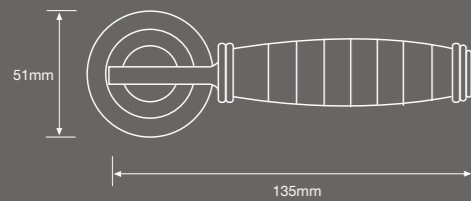

Bastion

Code: FGDBAS-CF Size: 135 mm Dia: 51 mm

Cambridge

Code: FGDCAM-SC Size: 130 mm Height: 49 mm

York

Code: FGDYOR-CF Size: 135 mm Dia: 51 mm

Oxford

Code: FGDOXF-SC Size: 129 mm Height: 53 mm

Monarch

Code: FGDMON-CF Size: 129 mm Height: 53 mm

Windsor

Code: FGDWAT-CF Size: 145 mm Dia: 53 mm

Monarch

Code: FGDMON-SC Size: 135 mm Dia: 51 mm

Windsor

Code: FGDWIN-SG Size: 130 mm Height: 49 mm

Suffolk

Code: FGDSUF-CF Size: 135 mm Dia: 51 mm

Windsor

Code: FGDWIN-SC Size: 129 mm Height: 53 mm

Roman Brass

Code: FCLROM-PB Size: 199 mm Handle: 49.5 mm

Sloane Chrome

Code: FCLSLO-PC Size: 155 mm Handle: 41 mm

Roman Chrome

Code: FCLROM-PC Size: 199 mm Handle: 49.5 mm

Sloane Brass

Code: FCLSLO-PB Size: 155 mm Handle: 41 mm

Royal Brass

Code: FCLROY-PB Size: 152 mm Handle: 42 mm

Royal Brass, Plate.

Code: FCLROY-PB Size: 152 mm Handle: 42 mm