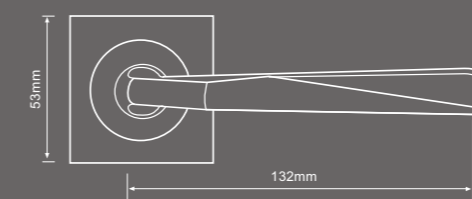

Code: FCOWAV-SN Size: 124 mm Dia: 51 mm

Verto Satin Nickel

Code: FCOVER-SN Size: 125 mm Dia: 51 mm

Swish

Code: FCOSWI-SN Size: 130 mm Dia: 51 mm

Verto brass

Code: FCOVER-PVD Size: 125 mm Dia: 51 mm

Milan

Concept

Code: FDECON-SS Size: 140 mm Dia: 53 mm

Sorrento

Code: FCOSOR-SPC Size: 135 mm Dia: 51 mm

Bauhaus

Code: FDEBAU-SS Size: 140 mm Height: 49 mm

Veer

Code: FDEVEE-SPC Size: 132 mm Height: 53 mm

Carrera

Code: FDECAR-PC Size: 129 mm Height: 53 mm

Munich

Code: FDEMUN-SS Size: 145 mm Dia: 53 mm

Monaco

Code: FDEMON-SN Size: 135 mm Dia: 51 mm

Cannes

Code: FDECAN-SN Size: 130 mm Height: 49 mm

Avant Garde

Code: FDEAVA-SC Size: 135 mm Dia: 51 mm

Arc

Code: FDEARC-PC Size: 129 mm Height: 53 mm

Accent

Code: FDPACC-MPN Size: 129 mm Height: 53 mm

Contour

Code: FDPCON-SC Size: 145 mm Dia: 53 mm