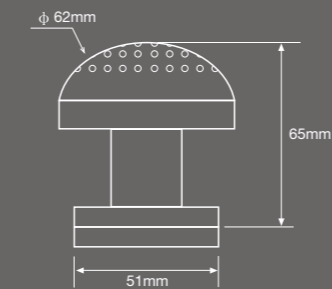

Achilles

Code: FDPACH-PC Size: 129 mm Height: 53 mm

Spiral

Code: FDPSPI - PC Size: 145 mm Dia: 53 mm

Zircon

Code: FDPZIR-SC Size: 133 mm Dia: 51 mm

Tempest

Code: FDPTEM-SN Size: 130 mm Height: 49 mm

Layer

Code: FDPPLAY-CF Size: 135 mm Dia: 51 mm

Twist

Code: FDPTEWI-MPN Size: 129 mm Height: 53 mm

Bastille

Code: FGDBAST-CF Size: 129 mm Height: 53 mm

Cambridge

Code: FGDCAM-SG Size: 145 mm Dia: 53 mm

Bastion

Code: FGDBAS-CF Size: 135 mm Dia: 51 mm

Cambridge

Code: FGDCAM-SC Size: 130 mm Height: 49 mm

York

Code: FGDYOR-CF Size: 135 mm Dia: 51 mm

Oxford

Code: FGDOXF-SC Size: 129 mm Height: 53 mm

Monarch

Code: FGDMON-CF Size: 129 mm Height: 53 mm

Windsor

Code: FGDWAT-CF Size: 145 mm Dia: 53 mm

Monarch

Code: FGDMON-SC Size: 135 mm Dia: 51 mm

Windsor

Code: FGDWIN-SG Size: 130 mm Height: 49 mm