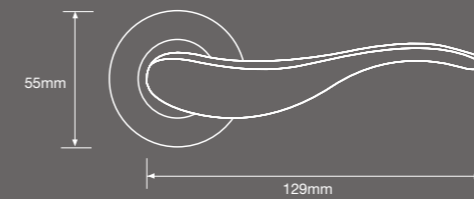

Concept

Code: FDECON-SS Size: 140 mm Dia: 53 mm

Sorrento

Code: FCOSOR-SPC Size: 135 mm Dia: 51 mm

Bauhaus

Code: FDEBAU-SS Size: 140 mm Height: 49 mm

Veer

Code: FDEVEE-SPC Size: 132 mm Height: 53 mm

Bond

Code: FDPBON-CF Size: 135 mm Dia: 51 mm

Crest

Code: FDPCRE-SG Size: 130 mm Height: 49 mm

Bond

Code: FDPBON-MPN Size: 135 mm Dia: 51 mm

Crest

Code: FDPCRE-MPN Size: 129 mm Height: 53 mm

Achilles

Code: FDPACH-PC Size: 129 mm Height: 53 mm

Spiral

Code: FDPSPI - PC Size: 145 mm Dia: 53 mm

Zircon

Code: FDPZIR-SC Size: 133 mm Dia: 51 mm

Tempest

Code: FDPTEM-SN Size: 130 mm Height: 49 mm

Layer

Code: FDPPLAY-CF Size: 135 mm Dia: 51 mm

Twist

Code: FDPTEWI-MPN Size: 129 mm Height: 53 mm

Bastille

Code: FGDBAST-CF Size: 129 mm Height: 53 mm

Cambridge

Code: FGDCAM-SG Size: 145 mm Dia: 53 mm