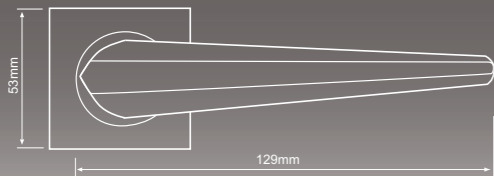

Concept

Code: FDECON-SS Size: 140 mm Dia: 53 mm

Sorrento

Code: FCOSOR-SPC Size: 135 mm Dia: 51 mm

Bauhaus

Code: FDEBAU-SS Size: 140 mm Height: 49 mm

Veer

Code: FDEVEE-SPC Size: 132 mm Height: 53 mm

Carrera

Code: FDECAR-PC Size: 129 mm Height: 53 mm

Munich

Code: FDEMUN-SS Size: 145 mm Dia: 53 mm

Monaco

Code: FDEMON-SN Size: 135 mm Dia: 51 mm

Cannes

Code: FDECAN-SN Size: 130 mm Height: 49 mm