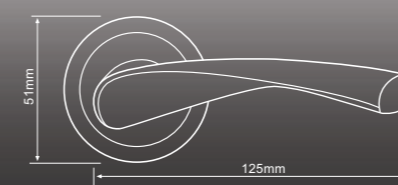

Bulbus chrome

Code: FCOBUL-SN Size: 130 mm Dia: 51 mm

Foko

Code: FCOFOK-SPC Size: 120 mm Dia: 51 mm

Bulbus brass

Code: FCOBUL-PVD Size: 130 mm Dia: 51 mm

CUT 1 - now a flight of 6, not 3

Wave

Code: FCOWAV-SN Size: 124 mm Dia: 51 mm

Verto Satin Nickel

Code: FCOVER-SN Size: 125 mm Dia: 51 mm

Swish

Code: FCOSWI-SN Size: 130 mm Dia: 51 mm

Verto brass

Code: FCOVER-PVD Size: 125 mm Dia: 51 mm

Milan

Concept

Code: FDECON-SS Size: 140 mm Dia: 53 mm

Sorrento

Code: FCOSOR-SPC Size: 135 mm Dia: 51 mm

Bauhaus

Code: FDEBAU-SS Size: 140 mm Height: 49 mm

Veer

Code: FDEVEE-SPC Size: 132 mm Height: 53 mm