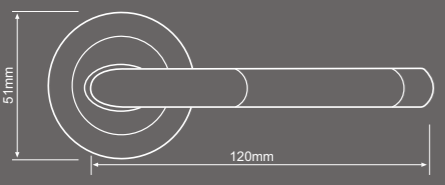

Contemporary Italian Design

CUT 1 - now a flight of 6, not 3

Avant

Code: FCOAVA-SC Size: 121 mm Dia: 51 mm

Extant

Code: FCOEXT-SPC Size: 130 mm Dia: 51 mm

Aztec

Code: FCOAZT-SPC Size: 128 mm Dia: 51 mm

Bulbus chrome

Code: FCOBUL-SN Size: 130 mm Dia: 51 mm

Foko

Code: FCOFOK-SPC Size: 120 mm Dia: 51 mm

Bulbus brass

Code: FCOBUL-PVD Size: 130 mm Dia: 51 mm

CUT 1 - now a flight of 6, not 3

Wave