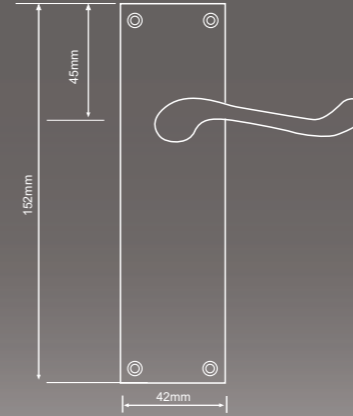

Suffolk

Code: FGDSUF-CF Size: 135 mm Dia: 51 mm

Windsor

Code: FGDWIN-SC Size: 129 mm Height: 53 mm

Roman Brass

Code: FCLROM-PB Size: 199 mm Handle: 49.5 mm

Sloane Chrome

Code: FCLSLO-PC Size: 155 mm Handle: 41 mm

Roman Chrome

Code: FCLROM-PC Size: 199 mm Handle: 49.5 mm

Sloane Brass

Code: FCLSLO-PB Size: 155 mm Handle: 41 mm

Royal Brass

Code: FCLROY-PB Size: 152 mm Handle: 42 mm

Royal Brass, Plate.

Code: FCLROY-PB Size: 152 mm Handle: 42 mm

Royal Chrome

Code: FCLROY-PC Size: 152 mm Handle: 42 mm

Royal Chrome, Plate

Code: FCLROY-PC Size: 152 mm Handle: 42 mm

Royal Brass, Privacy

Code: FCL-ROYPR-PB Size: 152 mm Handle: 42 mm

Versailles Satin Chrome

Code: FCLVER-SC Size: 180 mm

classic

Royal Chrome, Privacy

Code: FCL-ROYPR-PC Size: 152 mm Handle: 42 mm

Versailles Satin Brass

Code: FCLVER-SB Size: 180 mm

Versailles Satin Chrome, Plate

Code: FCL-VERP-SC