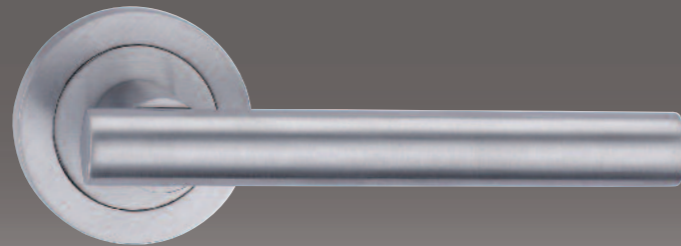

Avant

Code: FCOAVA-SC   Size: 121 mm   Dia: 51 mm