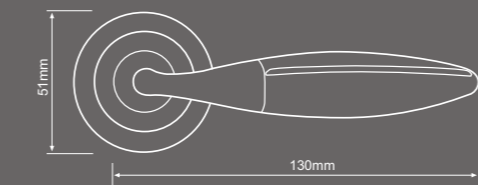

Bulbus chrome

Code: FCOBUL-SN Size: 130 mm Dia: 51 mm

Foko

Code: FCOFOK-SPC Size: 120 mm Dia: 51 mm

Bulbus brass

Code: FCOBUL-PVD Size: 130 mm Dia: 51 mm

CUT 1 - now a flight of 6, not 3

Wave

Code: FCOWAV-SN Size: 124 mm Dia: 51 mm

Verto Satin Nickel

Code: FCOVER-SN Size: 125 mm Dia: 51 mm

Swish

Code: FCOSWI-SN Size: 130 mm Dia: 51 mm

Verto brass

Code: FCOVER-PVD Size: 125 mm Dia: 51 mm

Milan

Concept

Code: FDECON-SS Size: 140 mm Dia: 53 mm

Sorrento

Code: FCOSOR-SPC Size: 135 mm Dia: 51 mm

Bauhaus

Code: FDEBAU-SS Size: 140 mm Height: 49 mm

Veer

Code: FDEVEE-SPC Size: 132 mm Height: 53 mm