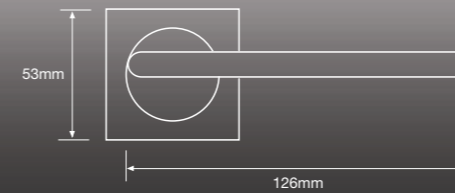

Bond

Code: FDPBON-CF Size: 135 mm Dia: 51 mm

Crest

Code: FDPCRE-SG Size: 130 mm Height: 49 mm

Bond

Code: FDPBON-MPN Size: 135 mm Dia: 51 mm

Crest

Code: FDPCRE-MPN Size: 129 mm Height: 53 mm

Achilles

Code: FDPACH-PC Size: 129 mm Height: 53 mm

Spiral

Code: FDPSPI - PC Size: 145 mm Dia: 53 mm

Zircon

Code: FDPZIR-SC Size: 133 mm Dia: 51 mm

Tempest

Code: FDPTEM-SN Size: 130 mm Height: 49 mm

Layer

Code: FDPPLAY-CF Size: 135 mm Dia: 51 mm

Twist

Code: FDPTEWI-MPN Size: 129 mm Height: 53 mm

Bastille

Code: FGDBAST-CF Size: 129 mm Height: 53 mm

Cambridge

Code: FGDCAM-SG Size: 145 mm Dia: 53 mm

Bastion

Code: FGDBAS-CF Size: 135 mm Dia: 51 mm

Cambridge

Code: FGDCAM-SC Size: 130 mm Height: 49 mm

York

Code: FGDYOR-CF Size: 135 mm Dia: 51 mm

Oxford

Code: FGDOXF-SC Size: 129 mm Height: 53 mm