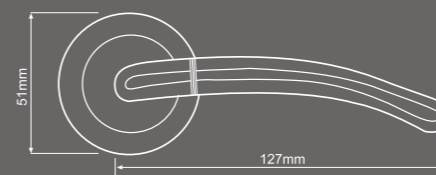

Amalfi

Code: FCOAMA-SPC   Size: 127 mm   Dia: 51 mm