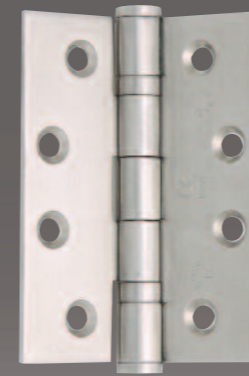

Escutcheons

Keyhole Escutcheons available in: Satin Chrome, Satin Nickel, Stainless Steel, Polished Chrome and Brass finishes.

Oval Escutcheons available in: Satin Chrome, Satin Nickel, Stainless Steel, Polished Chrome and Brass finishes.

Euro Escutcheons available in: Satin Chrome, Satin Nickel, Stainless Steel, Polished Chrome and Brass finishes.

Square Escutcheons available in: Satin Chrome, Satin Nickel, Stainless Steel and Polished Chrome finishes.

Hinges

Available in: Stainless Steel, Polished Chrome and Brass finishes

Latches

Available in Brass or Chrome, Standard or Bolt Through, sizes 64mm or 75mm

Locks

Standard locks available in Chrome or Brass finishes