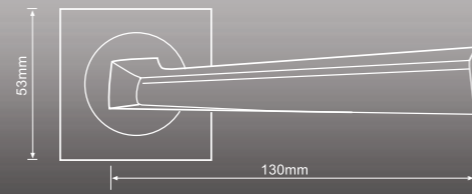

Bastion

Code: FGDBAS-CF Size: 135 mm Dia: 51 mm

Cambridge

Code: FGDCAM-SC Size: 130 mm Height: 49 mm

York

Code: FGDYOR-CF Size: 135 mm Dia: 51 mm

Oxford

Code: FGDOXF-SC Size: 129 mm Height: 53 mm

Monarch

Code: FGDMON-CF Size: 129 mm Height: 53 mm

Windsor

Code: FGDWAT-CF Size: 145 mm Dia: 53 mm

Monarch

Code: FGDMON-SC Size: 135 mm Dia: 51 mm

Windsor

Code: FGDWIN-SG Size: 130 mm Height: 49 mm

Suffolk

Code: FGDSUF-CF Size: 135 mm Dia: 51 mm

Windsor

Code: FGDWIN-SC Size: 129 mm Height: 53 mm

Roman Brass

Code: FCLROM-PB Size: 199 mm Handle: 49.5 mm

Sloane Chrome

Code: FCLSLO-PC Size: 155 mm Handle: 41 mm

Roman Chrome

Code: FCLROM-PC Size: 199 mm Handle: 49.5 mm

Sloane Brass

Code: FCLSLO-PB Size: 155 mm Handle: 41 mm

Royal Brass

Code: FCLROY-PB Size: 152 mm Handle: 42 mm

Royal Brass, Plate.

Code: FCLROY-PB Size: 152 mm Handle: 42 mm