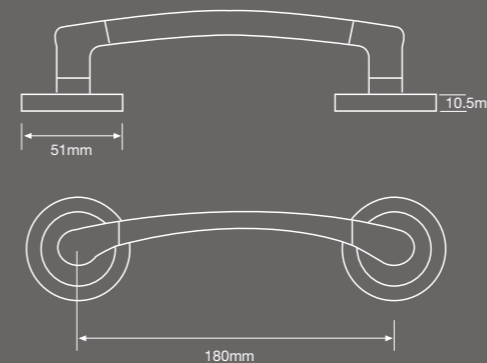

Madrid

Code: FACMAD-SN/NP   Size: 180 mm