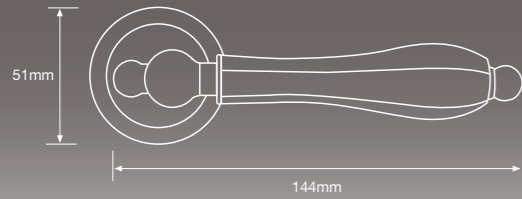

Achilles

Code: FDPACH-PC Size: 129 mm Height: 53 mm

Spiral

Code: FDPSPI - PC Size: 145 mm Dia: 53 mm

Zircon

Code: FDPZIR-SC Size: 133 mm Dia: 51 mm

Tempest

Code: FDPTEM-SN Size: 130 mm Height: 49 mm

Layer

Code: FDPPLAY-CF Size: 135 mm Dia: 51 mm

Twist

Code: FDPTEWI-MPN Size: 129 mm Height: 53 mm

Bastille

Code: FGDBAST-CF Size: 129 mm Height: 53 mm

Cambridge

Code: FGDCAM-SG Size: 145 mm Dia: 53 mm

Bastion

Code: FGDBAS-CF Size: 135 mm Dia: 51 mm

Cambridge

Code: FGDCAM-SC Size: 130 mm Height: 49 mm

York

Code: FGDYOR-CF Size: 135 mm Dia: 51 mm

Oxford

Code: FGDOXF-SC Size: 129 mm Height: 53 mm

Monarch

Code: FGDMON-CF Size: 129 mm Height: 53 mm

Windsor

Code: FGDWAT-CF Size: 145 mm Dia: 53 mm

Monarch

Code: FGDMON-SC Size: 135 mm Dia: 51 mm

Windsor

Code: FGDWIN-SG Size: 130 mm Height: 49 mm