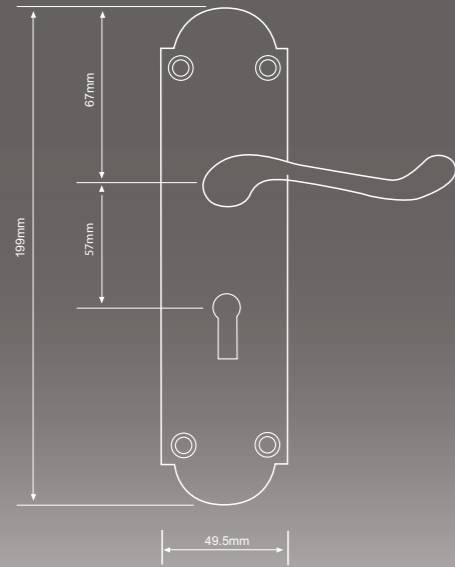

Monarch

Code: FGDMON-CF Size: 129 mm Height: 53 mm

Windsor

Code: FGDWAT-CF Size: 145 mm Dia: 53 mm

Monarch

Code: FGDMON-SC Size: 135 mm Dia: 51 mm

Windsor

Code: FGDWIN-SG Size: 130 mm Height: 49 mm

Suffolk

Code: FGDSUF-CF Size: 135 mm Dia: 51 mm

Windsor

Code: FGDWIN-SC Size: 129 mm Height: 53 mm

Roman Brass

Code: FCLROM-PB Size: 199 mm Handle: 49.5 mm

Sloane Chrome

Code: FCLSLO-PC Size: 155 mm Handle: 41 mm

Roman Chrome

Code: FCLROM-PC Size: 199 mm Handle: 49.5 mm

Sloane Brass

Code: FCLSLO-PB Size: 155 mm Handle: 41 mm

Royal Brass

Code: FCLROY-PB Size: 152 mm Handle: 42 mm

Royal Brass, Plate.

Code: FCLROY-PB Size: 152 mm Handle: 42 mm

Royal Chrome

Code: FCLROY-PC Size: 152 mm Handle: 42 mm

Royal Chrome, Plate

Code: FCLROY-PC Size: 152 mm Handle: 42 mm

Royal Brass, Privacy

Code: FCL-ROYPR-PB Size: 152 mm Handle: 42 mm

Versailles Satin Chrome