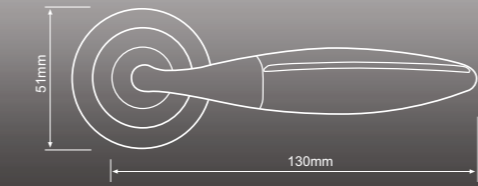

Contemporary Italian Design

CUT 1 - now a flight of 6, not 3

Avant

Code: FCOAVA-SC Size: 121 mm Dia: 51 mm

Extant

Code: FCOEXT-SPC Size: 130 mm Dia: 51 mm

Aztec

Code: FCOAZT-SPC Size: 128 mm Dia: 51 mm

Bulbus chrome

Code: FCOBUL-SN Size: 130 mm Dia: 51 mm

Foko

Code: FCOFOK-SPC Size: 120 mm Dia: 51 mm

Bulbus brass

Code: FCOBUL-PVD Size: 130 mm Dia: 51 mm

CUT 1 - now a flight of 6, not 3

Wave