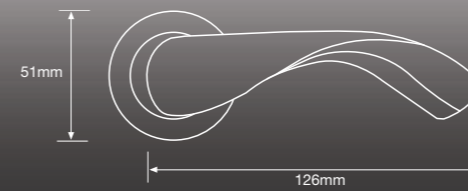

Crest

Code: FDPCRE-SG   Size: 130 mm   Height: 49 mm