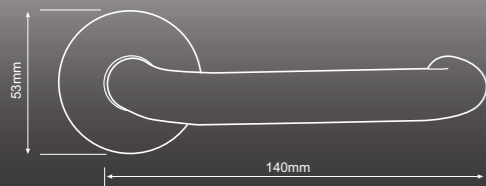

Code: FCLVER-SC Size: 180 mm

classic

Royal Chrome, Privacy

Code: FCL-ROYPR-PC Size: 152 mm Handle: 42 mm

Versailles Satin Brass

Code: FCLVER-SB Size: 180 mm

Versailles Satin Chrome, Plate

Code: FCL-VERP-SC

Size: 180 mm

Versailles Satin Chrome, Privacy

Code: FCL-VERPR-SC

Size: 180 mm

Versailles Satin Brass, Plate

Code: FCL-VERP-SB

Size: 180 mm

Versailles Satin Brass, Privacy

Code: FCL-VERPR-SB

Size: 180 mm

Project 1

Code: FCLPRO1-SS Size: 127 mm Rose: 51 mm

Genoa

Code: FACGEN-SN/NP Size: 180 mm

Project 2

Code: FCLPRO2-SS Size: 140 mm Rose: 53 mm