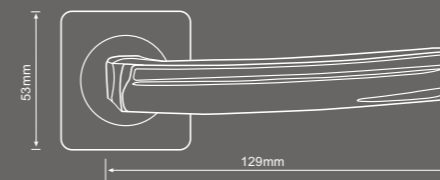

Concept

Code: FDECON-SS Size: 140 mm Dia: 53 mm

Sorrento

Code: FCOSOR-SPC Size: 135 mm Dia: 51 mm

Bauhaus

Code: FDEBAU-SS Size: 140 mm Height: 49 mm

Veer

Code: FDEVEE-SPC Size: 132 mm Height: 53 mm

Carrera

Code: FDECAR-PC Size: 129 mm Height: 53 mm

Munich

Code: FDEMUN-SS Size: 145 mm Dia: 53 mm

Monaco

Code: FDEMON-SN Size: 135 mm Dia: 51 mm

Cannes

Code: FDECAN-SN Size: 130 mm Height: 49 mm

Avant Garde

Code: FDEAVA-SC Size: 135 mm Dia: 51 mm

Arc

Code: FDEARC-PC Size: 129 mm Height: 53 mm

Accent

Code: FDPACC-MPN Size: 129 mm Height: 53 mm

Contour

Code: FDPCON-SC Size: 145 mm Dia: 53 mm