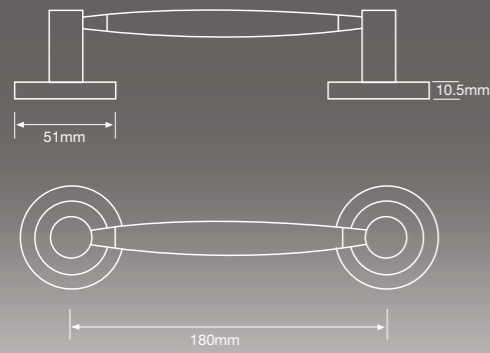

Size: 180 mm

Versailles Satin Chrome, Privacy

Code: FCL-VERPR-SC

Size: 180 mm

Versailles Satin Brass, Plate

Code: FCL-VERP-SB

Size: 180 mm

Versailles Satin Brass, Privacy

Code: FCL-VERPR-SB

Size: 180 mm

Project 1

Code: FCLPRO1-SS Size: 127 mm Rose: 51 mm

Genoa

Code: FACGEN-SN/NP Size: 180 mm

Project 2

Code: FCLPRO2-SS Size: 140 mm Rose: 53 mm

London

Code: FFACLON-ORO/SATOR Size: 180 mm

Madrid

Code: FACMAD-SN/NP Size: 180 mm

Melbourne

Code: FACMEL-SN/NP Size: 180 mm

Stockholm

Code: FACSTO-SN/NP Size: 180 mm

Naples

Code: FACNAP-SN Size: 180 mm

Turin

Code: FACNAP-SN Size: 180 mm

Sicily

Code: FACSIC-SN/NP Size: 180 mm

Zurich

Code: FACZUR-SN/NP Size: 180 mm