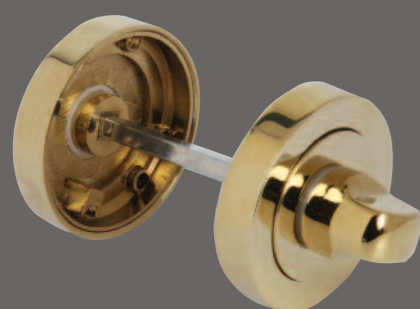

Escutcheons

Keyhole Escutcheons available in: Satin Chrome, Satin Nickel, Stainless Steel, Polished Chrome and Brass finishes.

Oval Escutcheons available in: Satin Chrome, Satin Nickel, Stainless Steel, Polished Chrome and Brass finishes.

Euro Escutcheons available in: Satin Chrome, Satin Nickel, Stainless Steel, Polished Chrome and Brass finishes.

Square Escutcheons available in: Satin Chrome, Satin Nickel, Stainless Steel and Polished Chrome finishes.

Hinges

Available in: Stainless Steel, Polished Chrome and Brass finishes

Latches

Available in Brass or Chrome, Standard or Bolt Through, sizes 64mm or 75mm

Locks

Standard locks available in Chrome or Brass finishes

Standard bathroom locks available in Chrome or Brass finishes

Thumb Turns

Round Thumb Turns available in: Satin Chrome, Satin Nickel, Stainless Steel, Polished Chrome and Brass finishes.

Square Thumb Turns available in: Satin Chrome, Satin Nickel, Stainless Steel, and Polished Chrome finishes.