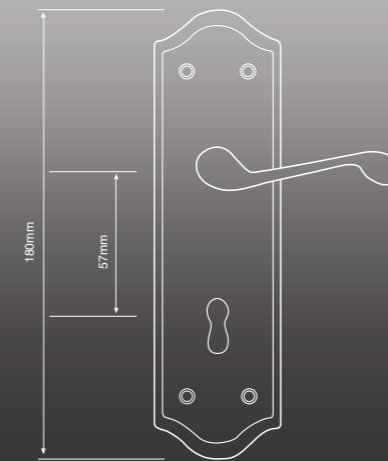

Roman Chrome

Code: FCLROM-PC Size: 199 mm Handle: 49.5 mm

Sloane Brass

Code: FCLSLO-PB Size: 155 mm Handle: 41 mm

Royal Brass

Code: FCLROY-PB Size: 152 mm Handle: 42 mm

Royal Brass, Plate.

Code: FCLROY-PB Size: 152 mm Handle: 42 mm

Royal Chrome

Code: FCLROY-PC Size: 152 mm Handle: 42 mm

Royal Chrome, Plate

Code: FCLROY-PC Size: 152 mm Handle: 42 mm

Royal Brass, Privacy

Code: FCL-ROYPR-PB Size: 152 mm Handle: 42 mm

Versailles Satin Chrome

Code: FCLVER-SC Size: 180 mm

classic

Royal Chrome, Privacy

Code: FCL-ROYPR-PC Size: 152 mm Handle: 42 mm

Versailles Satin Brass

Code: FCLVER-SB Size: 180 mm

Versailles Satin Chrome, Plate

Code: FCL-VERP-SC

Size: 180 mm

Versailles Satin Chrome, Privacy

Code: FCL-VERPR-SC

Size: 180 mm

Versailles Satin Brass, Plate

Code: FCL-VERP-SB

Size: 180 mm

Versailles Satin Brass, Privacy