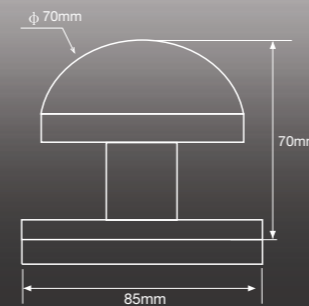

Layer

Code: FDPPLAY-CF Size: 135 mm Dia: 51 mm

Twist

Code: FDPTEWI-MPN Size: 129 mm Height: 53 mm

Bastille

Code: FGDBAST-CF Size: 129 mm Height: 53 mm

Cambridge

Code: FGDCAM-SG Size: 145 mm Dia: 53 mm

Bastion

Code: FGDBAS-CF Size: 135 mm Dia: 51 mm

Cambridge

Code: FGDCAM-SC Size: 130 mm Height: 49 mm

York

Code: FGDYOR-CF Size: 135 mm Dia: 51 mm

Oxford

Code: FGDOXF-SC Size: 129 mm Height: 53 mm

Monarch

Code: FGDMON-CF Size: 129 mm Height: 53 mm

Windsor

Code: FGDWAT-CF Size: 145 mm Dia: 53 mm

Monarch

Code: FGDMON-SC Size: 135 mm Dia: 51 mm

Windsor

Code: FGDWIN-SG Size: 130 mm Height: 49 mm

Suffolk

Code: FGDSUF-CF Size: 135 mm Dia: 51 mm

Windsor

Code: FGDWIN-SC Size: 129 mm Height: 53 mm

Roman Brass

Code: FCLROM-PB Size: 199 mm Handle: 49.5 mm

Sloane Chrome

Code: FCLSLO-PC Size: 155 mm Handle: 41 mm