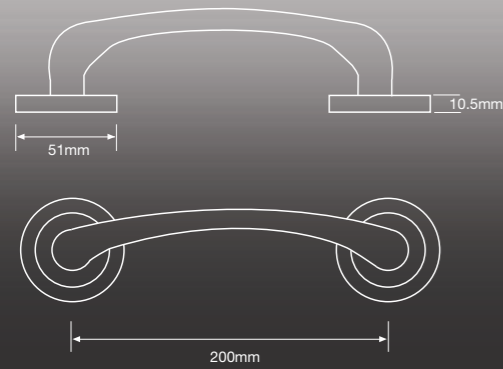

Code: FCL-VERPR-SB

Size: 180 mm

Project 1

Code: FCLPRO1-SS Size: 127 mm Rose: 51 mm

Genoa

Code: FACGEN-SN/NP Size: 180 mm

Project 2

Code: FCLPRO2-SS Size: 140 mm Rose: 53 mm

London

Code: FFACLON-ORO/SATOR Size: 180 mm

Madrid

Code: FACMAD-SN/NP Size: 180 mm

Melbourne

Code: FACMEL-SN/NP Size: 180 mm

Stockholm

Code: FACSTO-SN/NP Size: 180 mm

Naples

Code: FACNAP-SN Size: 180 mm

Turin

Code: FACNAP-SN Size: 180 mm

Sicily

Code: FACSIC-SN/NP Size: 180 mm

Zurich

Code: FACZUR-SN/NP Size: 180 mm