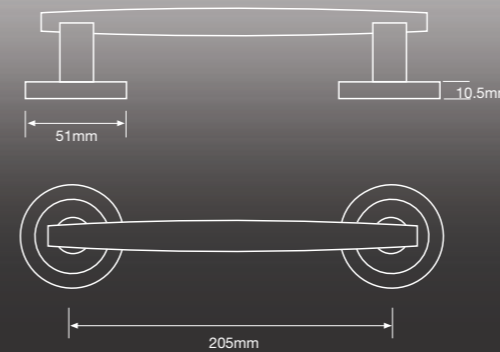

Project 1

Code: FCLPRO1-SS   Size: 127 mm   Rose: 51 mm

Genoa

Code: FACGEN-SN/NP   Size: 180 mm

Project 2

Code: FCLPRO2-SS   Size: 140 mm   Rose: 53 mm

London

Code: FFACLON-ORO/SATOR   Size: 180 mm

Madrid

Code: FACMAD-SN/NP   Size: 180 mm