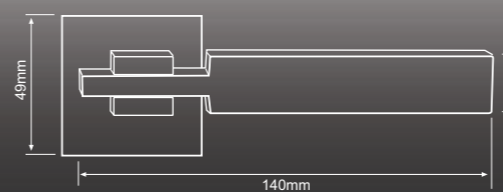

Concept

Code: FDECON-SS Size: 140 mm Dia: 53 mm

Sorrento

Code: FCOSOR-SPC Size: 135 mm Dia: 51 mm

Bauhaus

Code: FDEBAU-SS Size: 140 mm Height: 49 mm

Veer

Code: FDEVEE-SPC Size: 132 mm Height: 53 mm