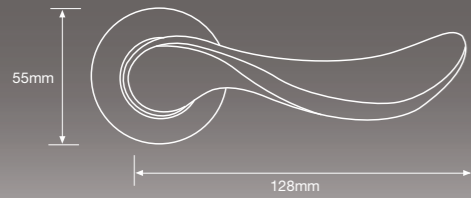

Concept

Code: FDECON-SS Size: 140 mm Dia: 53 mm

Sorrento

Code: FCOSOR-SPC Size: 135 mm Dia: 51 mm

Bauhaus

Code: FDEBAU-SS Size: 140 mm Height: 49 mm

Veer

Code: FDEVEE-SPC Size: 132 mm Height: 53 mm

Avant Garde

Code: FDEAVA-SC Size: 135 mm Dia: 51 mm

Arc

Code: FDEARC-PC Size: 129 mm Height: 53 mm

Accent

Code: FDPACC-MPN Size: 129 mm Height: 53 mm

Contour

Code: FDPCON-SC Size: 145 mm Dia: 53 mm

Bond

Code: FDPBON-CF Size: 135 mm Dia: 51 mm

Crest

Code: FDPCRE-SG Size: 130 mm Height: 49 mm

Bond

Code: FDPBON-MPN Size: 135 mm Dia: 51 mm

Crest

Code: FDPCRE-MPN Size: 129 mm Height: 53 mm

Achilles

Code: FDPACH-PC Size: 129 mm Height: 53 mm

Spiral

Code: FDPSPI - PC Size: 145 mm Dia: 53 mm

Zircon

Code: FDPZIR-SC Size: 133 mm Dia: 51 mm

Tempest

Code: FDPTEM-SN Size: 130 mm Height: 49 mm