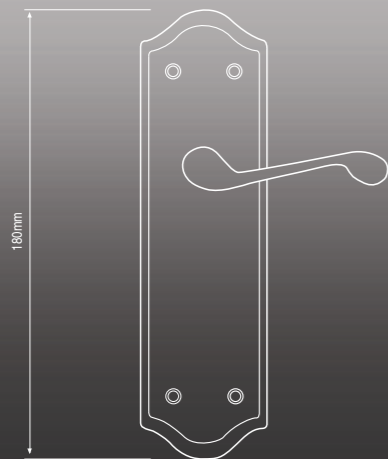

Code: FCLVER-SC Size: 180 mm

classic

Royal Chrome, Privacy

Code: FCL-ROYPR-PC Size: 152 mm Handle: 42 mm

Versailles Satin Brass

Code: FCLVER-SB Size: 180 mm

Versailles Satin Chrome, Plate

Code: FCL-VERP-SC

Size: 180 mm

Versailles Satin Chrome, Privacy

Code: FCL-VERPR-SC

Size: 180 mm

Versailles Satin Brass, Plate

Code: FCL-VERP-SB

Size: 180 mm

Versailles Satin Brass, Privacy

Code: FCL-VERPR-SB

Size: 180 mm

Project 1

Code: FCLPRO1-SS Size: 127 mm Rose: 51 mm

Genoa

Code: FACGEN-SN/NP Size: 180 mm

Project 2

Code: FCLPRO2-SS Size: 140 mm Rose: 53 mm