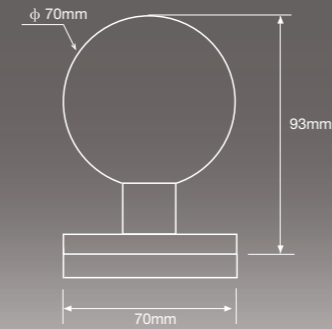

Achilles

Code: FDPACH-PC Size: 129 mm Height: 53 mm

Spiral

Code: FDPSPI - PC Size: 145 mm Dia: 53 mm

Zircon

Code: FDPZIR-SC Size: 133 mm Dia: 51 mm

Tempest

Code: FDPTEM-SN Size: 130 mm Height: 49 mm

Layer

Code: FDPPLAY-CF Size: 135 mm Dia: 51 mm

Twist

Code: FDPTEWI-MPN Size: 129 mm Height: 53 mm

Bastille

Code: FGDBAST-CF Size: 129 mm Height: 53 mm

Cambridge

Code: FGDCAM-SG Size: 145 mm Dia: 53 mm

Bastion

Code: FGDBAS-CF Size: 135 mm Dia: 51 mm

Cambridge

Code: FGDCAM-SC Size: 130 mm Height: 49 mm

York

Code: FGDYOR-CF Size: 135 mm Dia: 51 mm

Oxford

Code: FGDOXF-SC Size: 129 mm Height: 53 mm

Monarch

Code: FGDMON-CF Size: 129 mm Height: 53 mm

Windsor

Code: FGDWAT-CF Size: 145 mm Dia: 53 mm

Monarch

Code: FGDMON-SC Size: 135 mm Dia: 51 mm

Windsor

Code: FGDWIN-SG Size: 130 mm Height: 49 mm