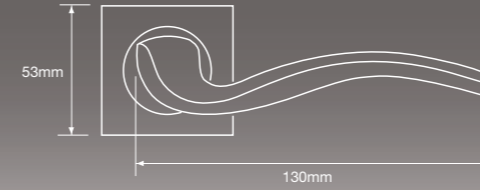

Concept

Code: FDECON-SS Size: 140 mm Dia: 53 mm

Sorrento

Code: FCOSOR-SPC Size: 135 mm Dia: 51 mm

Bauhaus

Code: FDEBAU-SS Size: 140 mm Height: 49 mm

Veer

Code: FDEVEE-SPC Size: 132 mm Height: 53 mm

Avant Garde

Code: FDEAVA-SC Size: 135 mm Dia: 51 mm

Arc

Code: FDEARC-PC Size: 129 mm Height: 53 mm

Accent

Code: FDPACC-MPN Size: 129 mm Height: 53 mm

Contour

Code: FDPCON-SC Size: 145 mm Dia: 53 mm

Bond

Code: FDPBON-CF Size: 135 mm Dia: 51 mm

Crest

Code: FDPCRE-SG Size: 130 mm Height: 49 mm

Bond

Code: FDPBON-MPN Size: 135 mm Dia: 51 mm

Crest

Code: FDPCRE-MPN Size: 129 mm Height: 53 mm

Achilles

Code: FDPACH-PC Size: 129 mm Height: 53 mm

Spiral

Code: FDPSPI - PC Size: 145 mm Dia: 53 mm

Zircon

Code: FDPZIR-SC Size: 133 mm Dia: 51 mm

Tempest

Code: FDPTEM-SN Size: 130 mm Height: 49 mm