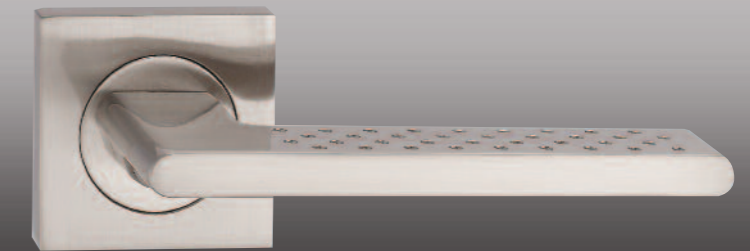

Achilles

Code: FDPACH-PC Size: 129 mm Height: 53 mm

Spiral

Code: FDPSPI - PC Size: 145 mm Dia: 53 mm

Zircon

Code: FDPZIR-SC Size: 133 mm Dia: 51 mm

Tempest

Code: FDPTEM-SN Size: 130 mm Height: 49 mm