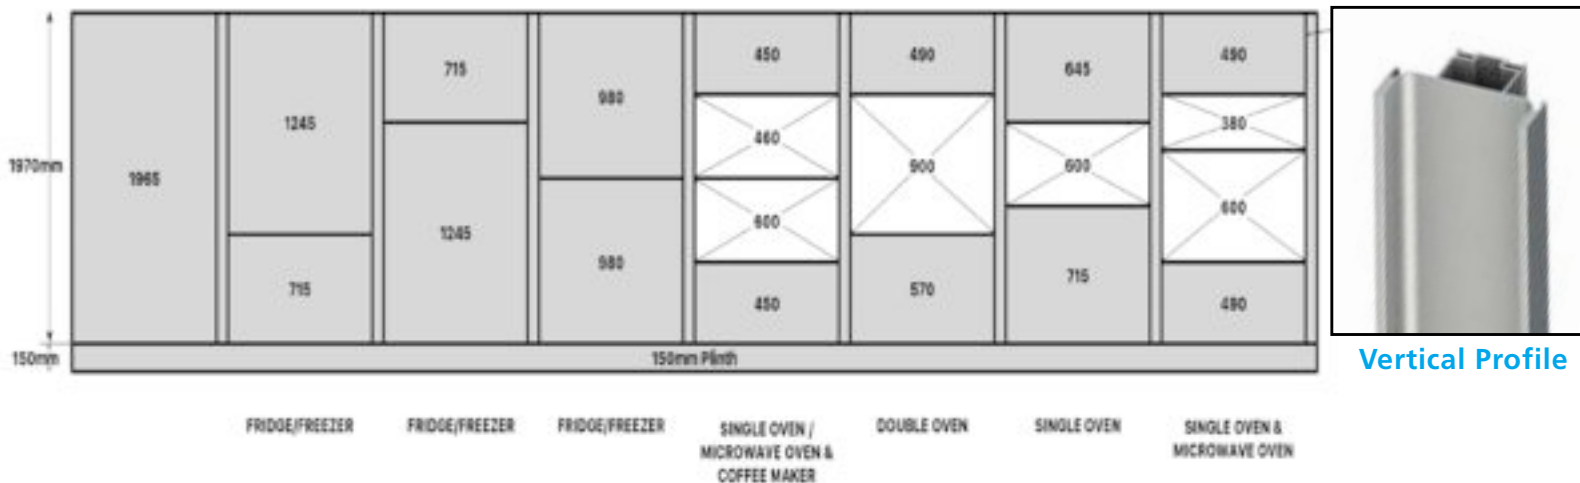

Larder Doors & Appliance Fitting (Compatible with Integrated Appliances)

All colours are as close as the reproduction process allows.