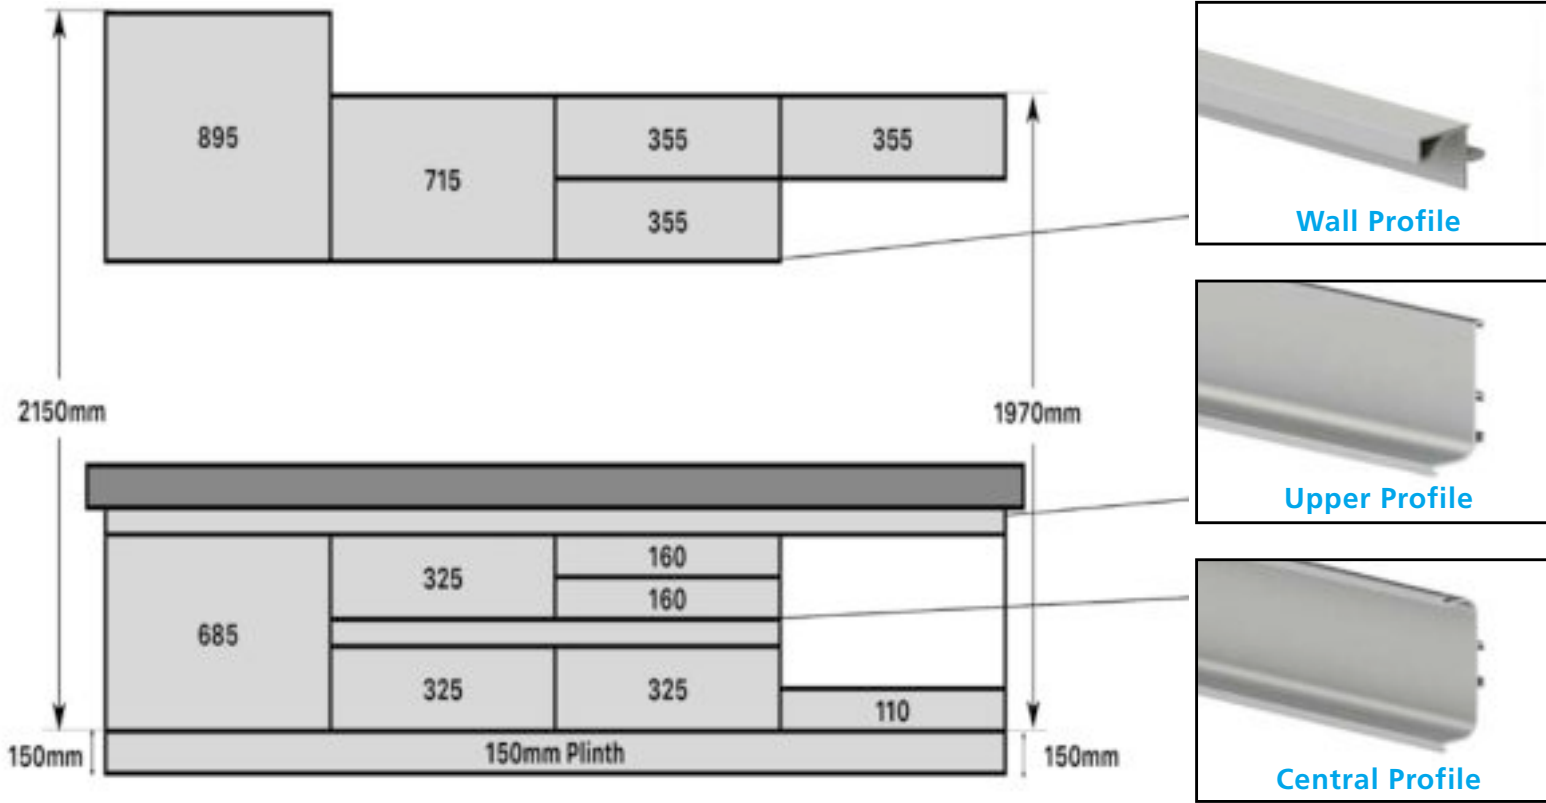

Base Units & Wall Doors