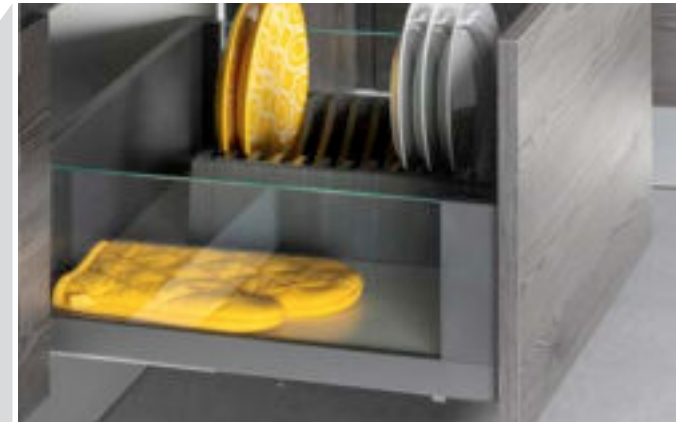

Vertex Drawer Boxes

Glass Sided

Available in **Anthracite**

E3130435

178mm Hgh, Soft Close Drawer Kit - 450mm Deep

E3130535

178mm Hgh, Soft Close Drawer Kit - 500 Deep