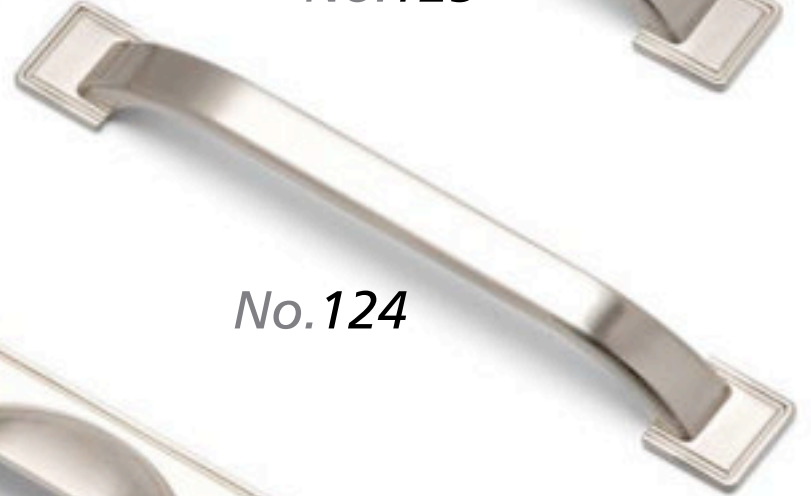

No.113

160mm Euston Strap Handle, Chrome

No.114

320mm Euston Strap Handle, Pewter

No.115

160mm Euston Strap Handle, Pewter

No.120 - 126

No.126

No.125

No.124

No.122

No.121

No.123

No.120

No.120 - 30mm Windsor Knob & Plate

No.121 - 40mm Windsor Knob

No.122 - 64mm Windsor Shell Handle

No.123 - 96mm Windsor Shell Handle

No.124 - 160mm Windsor Handle

No.125 - 96mm Windsor Handle

No.126 - 128mm Windsor Handle

All finished in Brushed Nickel