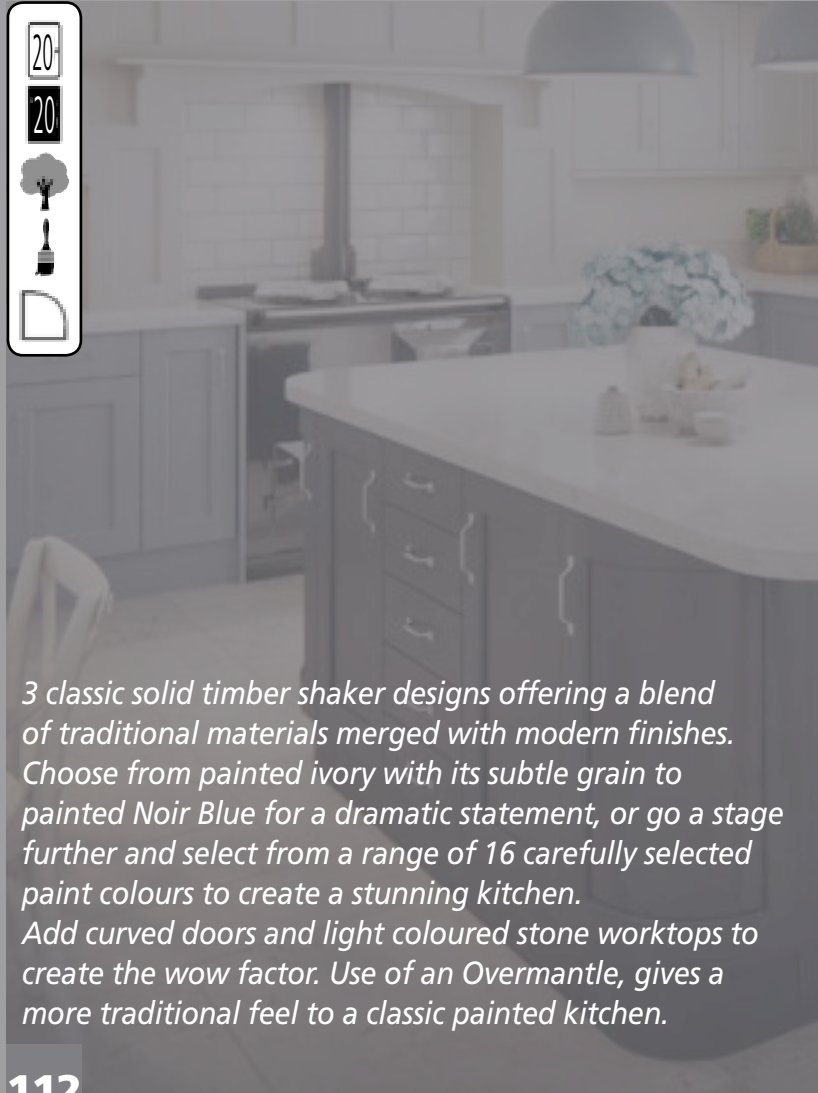

Painted to Order

Hadfield

Malham

See Inside Back Cover for DOOR KEY

3 classic solid timber shaker designs offering a blend of traditional materials merged with modern finishes. Choose from painted ivory with its subtle grain to painted Noir Blue for a dramatic statement, or go a stage further and select from a range of 16 carefully selected paint colours to create a stunning kitchen. Add curved doors and light coloured stone worktops to create the wow factor. Use of an Overmantle, gives a more traditional feel to a classic painted kitchen.