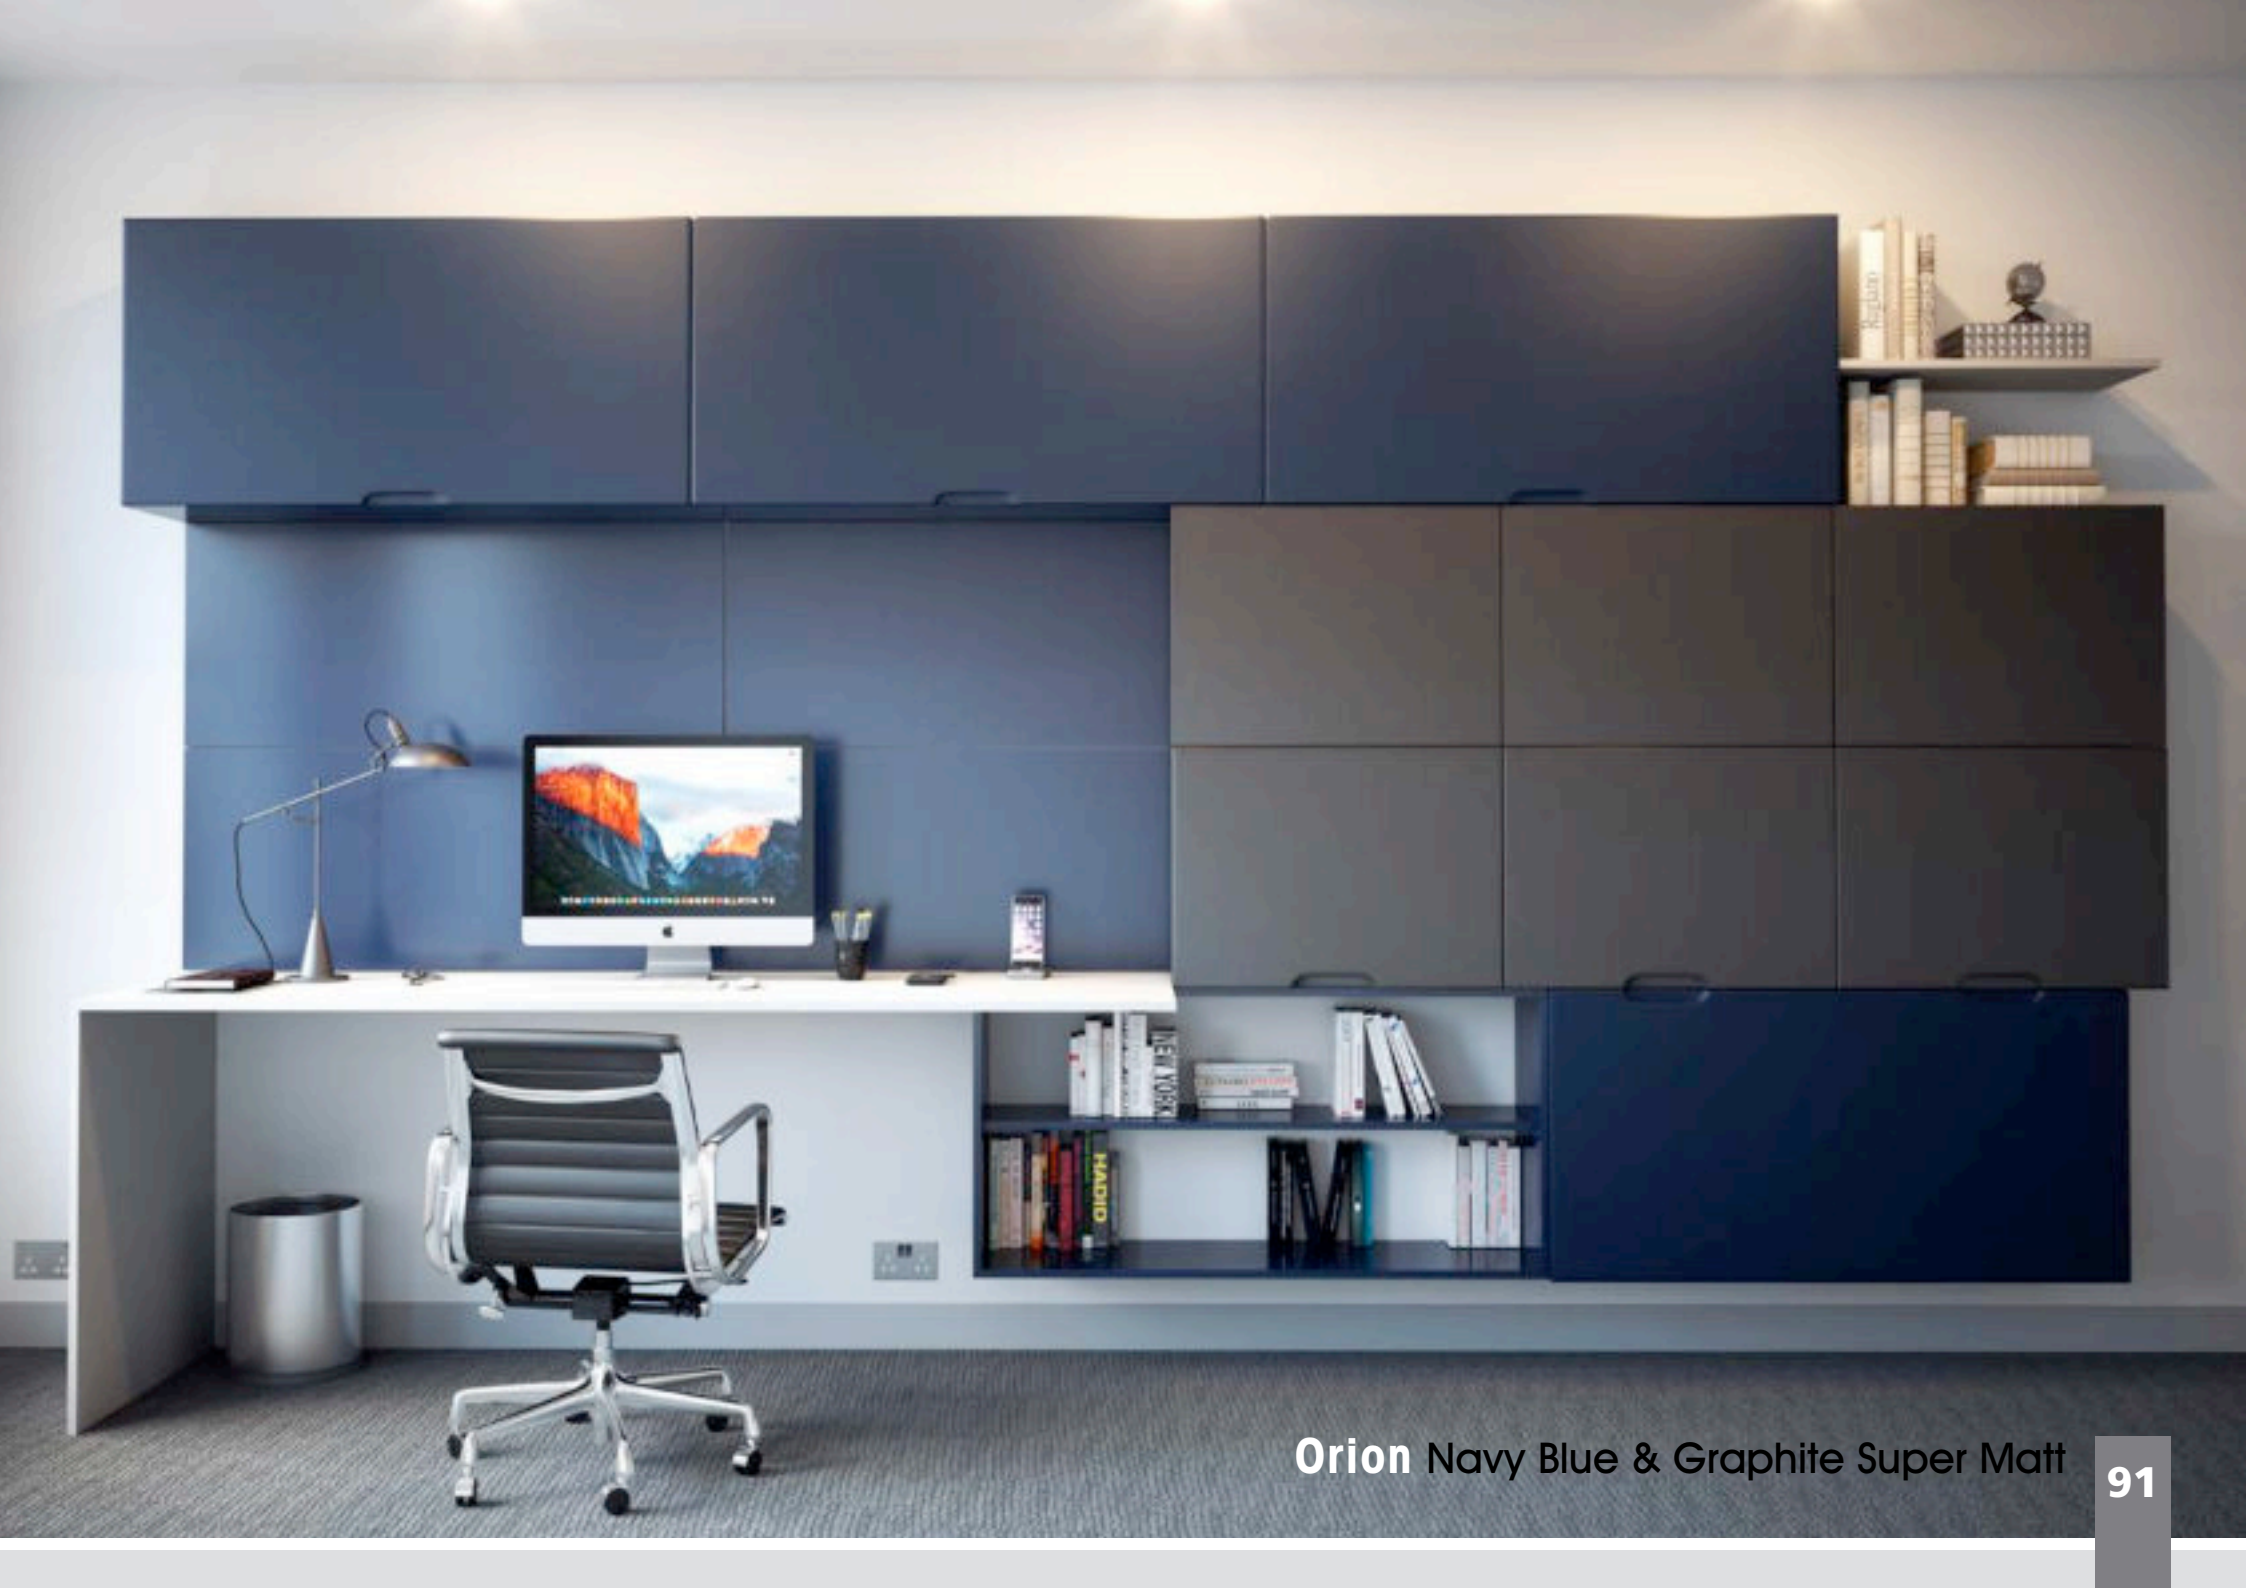

Orion Navy Blue & Graphite Super Matt