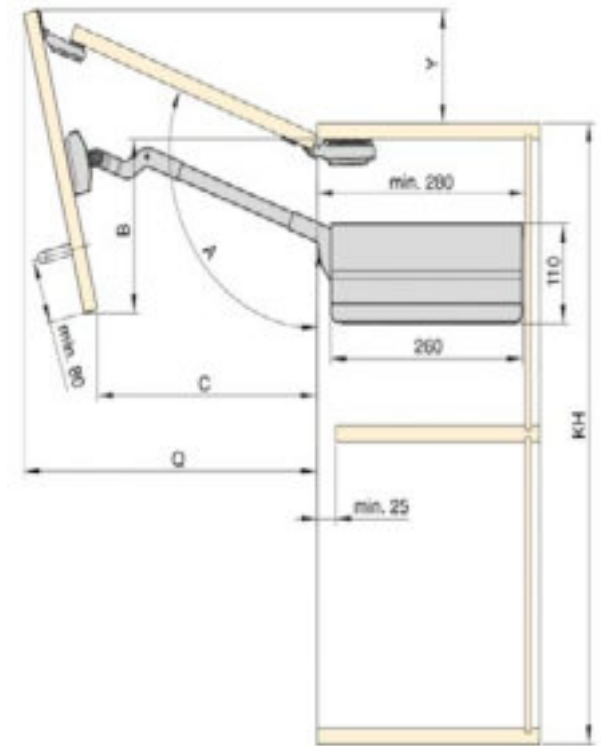

Model	A	B	C	Q	Y
042	-115-102"	160-228	335-226	355-428	144-74
043					

Vertex Drawer Boxes

450mm Deep - **White**

XEVW001

83mm Soft Close Drawer Kit - 450mm Deep

XEVW003

93mm Soft Close Drawer Kit - 450mm Deep