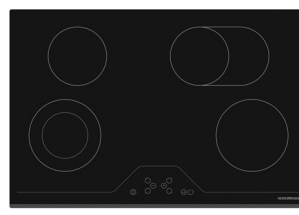

RRP: €299.99
Code: NM25IX

60CM CERAMIC HOB

- 4 Cooking Zones
- Residual Heat Indicators
- Stainless Steel Side Controls
- Frameless Design
- Black Glass
- 3 Year Warranty

RRP: €249.99
Code: HC604FL

60CM TOUCH CERAMIC HOB

- 4 Cooking Zones
- Residual Heat Indicators
- Electronic Touch Controls
- Frameless Design
- Front Bevelled Edge
- Child Lock
- Black Glass
- 3 Year Warranty

RRP: €279.99
Code: HCT62FL

78CM TOUCH CERAMIC HOB