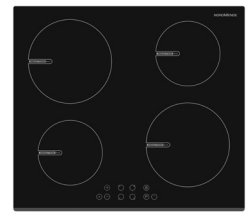

60CM INDUCTION HOB

- 4 Induction Zones
- Residual Heat Indicators
- Electronic Touch Controls
- Automatic Pot Detection
- Frameless Design
- Electronic Timer
- Child Lock
- Front Bevelled Edge
- 3 Year Warranty

RRP: €349.99
Code: HCI62FL