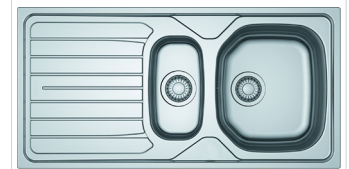

RENO 651 SINK PACK

- Overall Size: 1000 x 500
- Bowl Size: 450 x 395 x 160
- Other Bowl: 170 x 320 x 80
- Inset Installation
- Reversible
- 0.6mm Thickness
- Round Edges
- Finish: Stainless Steel

RRP: €99

Code: RENO651PACK