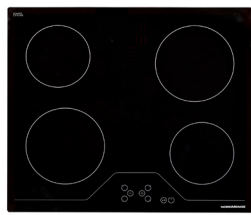

RRP: €299.99
Code: NM25IX

60CM CERAMIC HOB

- 4 Cooking Zones
- Residual Heat Indicators
- Stainless Steel Side Controls
- Frameless Design
- Black Glass
- 3 Year Warranty

RRP: €249.99
Code: HC604FL

60CM TOUCH CERAMIC HOB