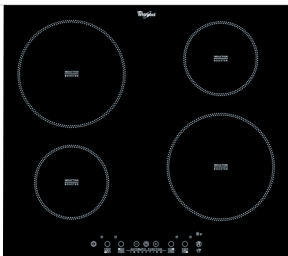

60CM INDUCTION HOB

- 4 Induction Zones
- Booster on One Zone
- 9 Power Levels
- Black Frameless Design
- Touch Control
- Auto Pan Detection
- Child Lock
- Free Pots on Redemption*
- 2 Year Labour Warranty, 10 Year Parts Warranty

RRP: €399.99
Code: WPACM822NE