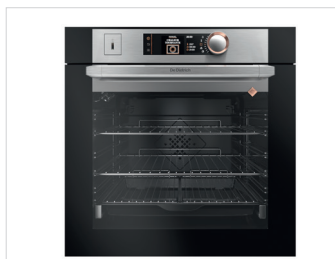

DX2 STEAM OVEN

- DX2 Display
- Platinum
- 73 Litre Capacity
- Multifunction Plus
- 14 Cooking Functions
- Pyrolytic Cleaning
- Steam Assisted Cooking
- 78 Culinary Guide Recipes
- Low Temperature Cooking
- 3 Year Warranty

RRP: €1,499
Code: DOS7585X