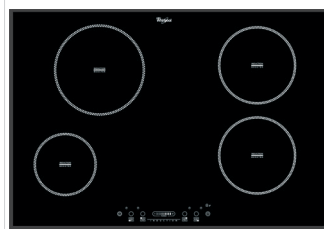

77CM INDUCTION HOB

- 4 Induction Zones
- Booster on Every Zone
- 9 Power Levels
- Black Bevelled Design
- Touch Control
- Auto Pan Detection
- Child Lock
- Free Pots on Redemption*
- 2 Year Labour Warranty, 10 Year Parts Warranty

RRP: €549.99
Code: WPACM813BA