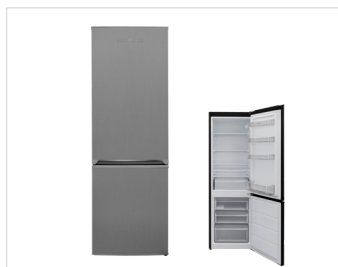

FREESTANDING FRIDGE FREEZER

- Black or Stainless Steel Look
- Net Fridge Capacity: 184 Litres
- Net Freezer Capacity: 84 Litres
- Auto Defrost Fridge
- Safety Glass Shelves
- Reversible Doors
- Chrome Recessed Handle
- A+ Energy Rating
- 1700h x 540w x 595d mm
- 3 Year Warranty

RRP: €334.99/€384.99

Code: RFF60402BLA+/RFF60402IXLA+