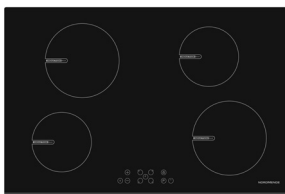

78CM INDUCTION HOB

- 4 Induction Zones
- Residual Heat Indicators
- Electronic Touch Controls
- Automatic Pot Detection
- Frameless Design
- Electronic Timer
- Child Lock
- Front Bevelled Edge
- 3 Year Warranty

RRP: €499.99
Code: HCI79FL