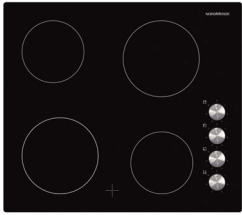

60CM CERAMIC HOB

- 4 Cooking Zones
- Residual Heat Indicators
- Stainless Steel Side Controls
- Frameless Design
- Black Glass
- 3 Year Warranty

RRP: €249.99
Code: HC604FL