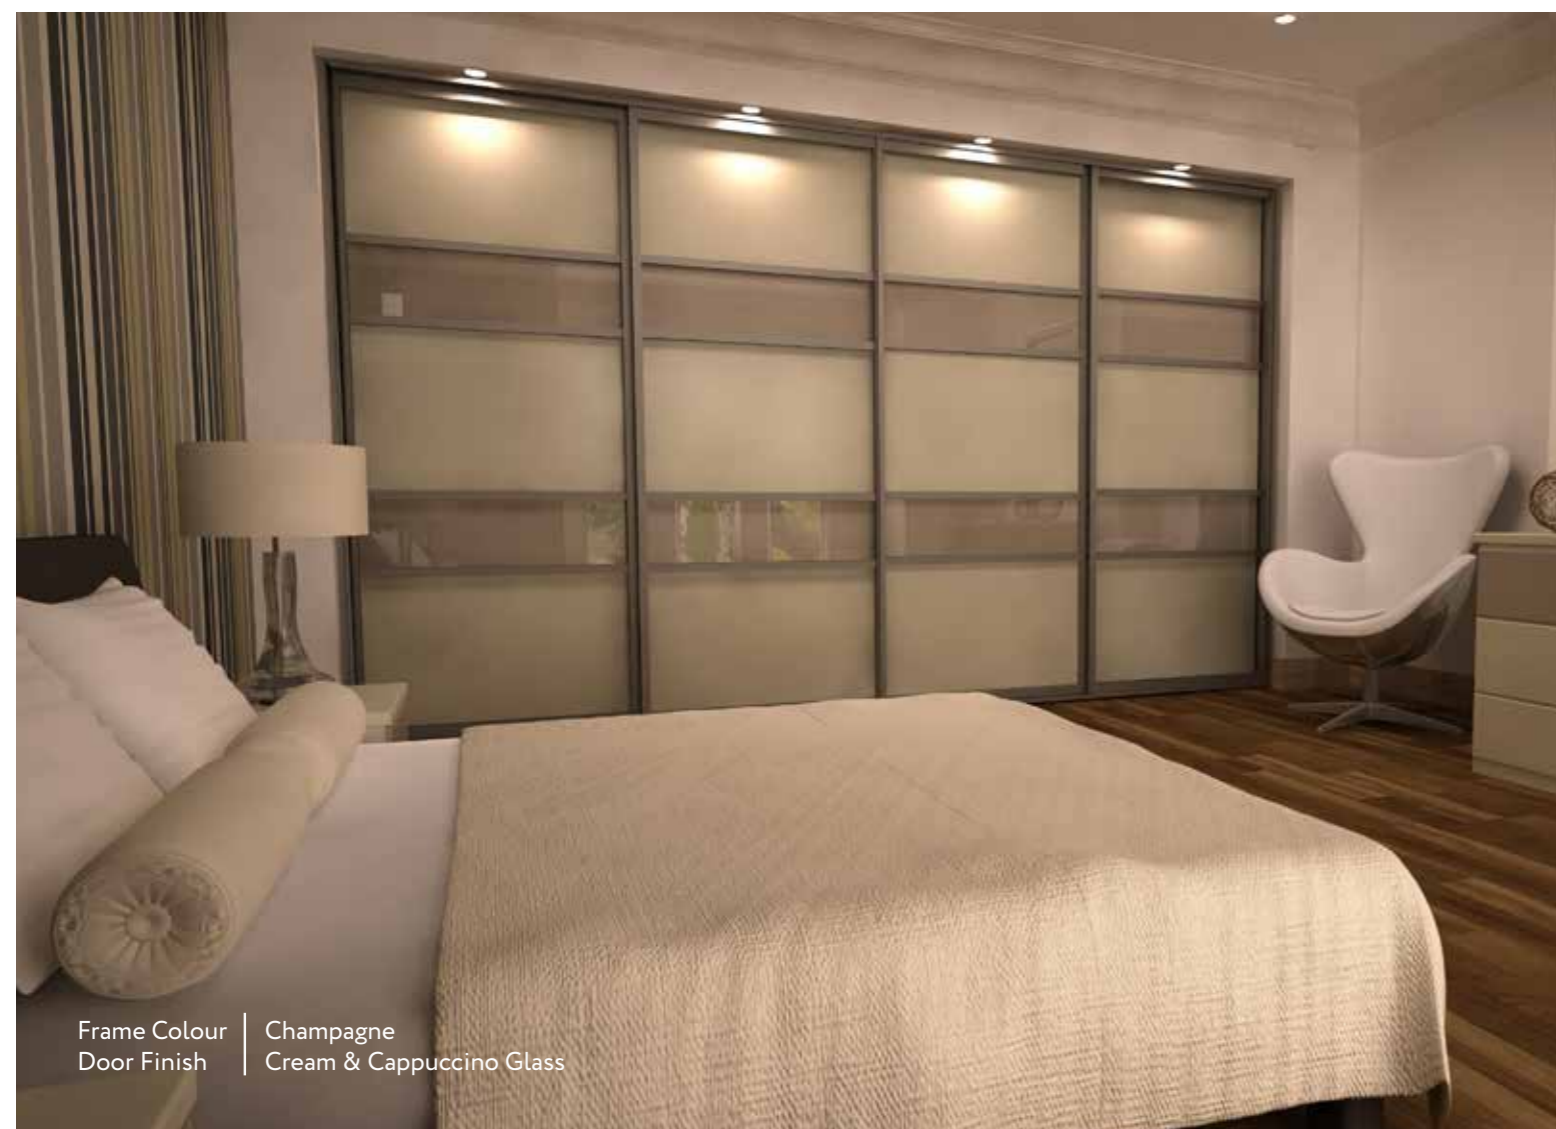

GLASS COLOUR

WOOD FINISHES

PROFILE COLOUR

DOOR STYLES (ONLINE DESIGN SERVICE AVAILABLE)

SLIDING DOORS

Product Guide...

*More Colours
More Choice*

Frame Colour | Chrome
Door Finish | Red Glass & Silver Mirror

Frame Colour | Champagne
Door Finish | White Glass & Silver Mirror

Frame Colour | Chrome
Door Finish | Cappuccino Glass & Silver Mirror

Frame Colour | Champagne
Door Finish | Cream & Cappuccino Glass

Frame Colour | Chrome
Door Finish | Black & White Glass

Frame Colour | Chrome
Door Finish | Royal Blue & White Glass