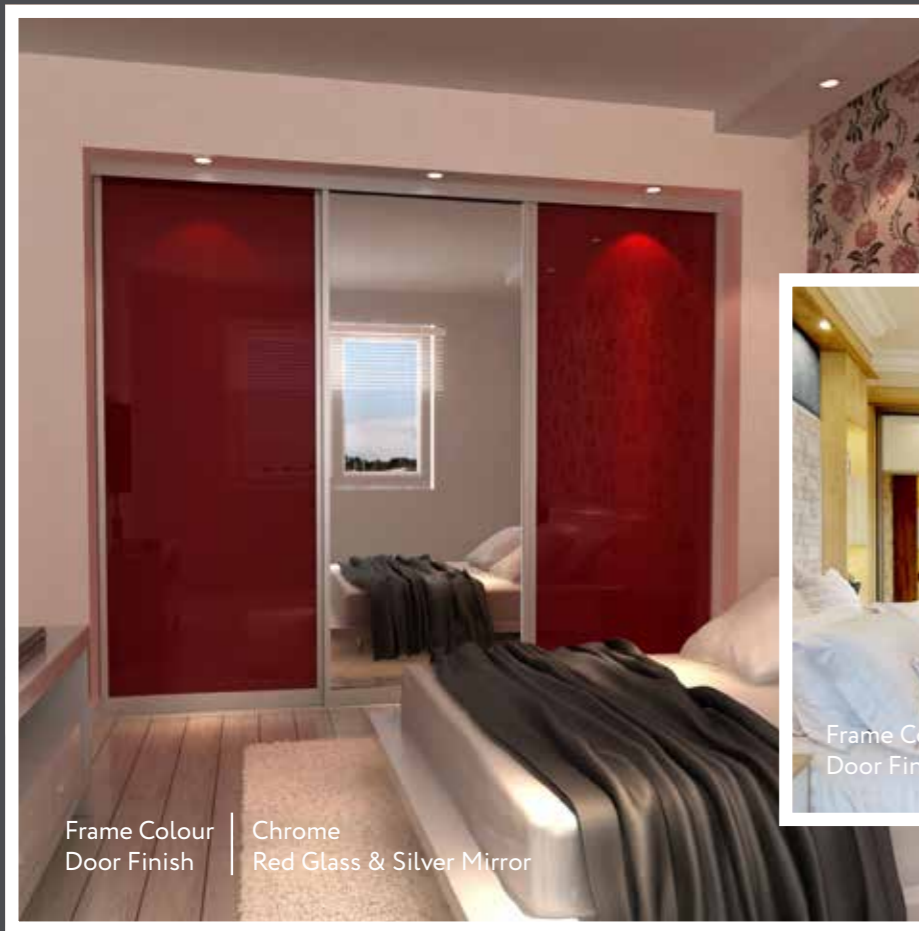

GLASS COLOUR

WOOD FINISHES

PROFILE COLOUR

DOOR STYLES (ONLINE DESIGN SERVICE AVAILABLE)

SLIDING DOORS

Product Guide...

*More Colours
More Choice*

Frame Colour | Chrome
Door Finish | Red Glass & Silver Mirror

Frame Colour | Champagne
Door Finish | White Glass & Silver Mirror

Frame Colour | Chrome
Door Finish | Cappuccino Glass & Silver Mirror

Frame Colour | Champagne
Door Finish | Cream & Cappuccino Glass

Frame Colour | Chrome
Door Finish | Black & White Glass

Frame Colour | Chrome
Door Finish | Royal Blue & White Glass