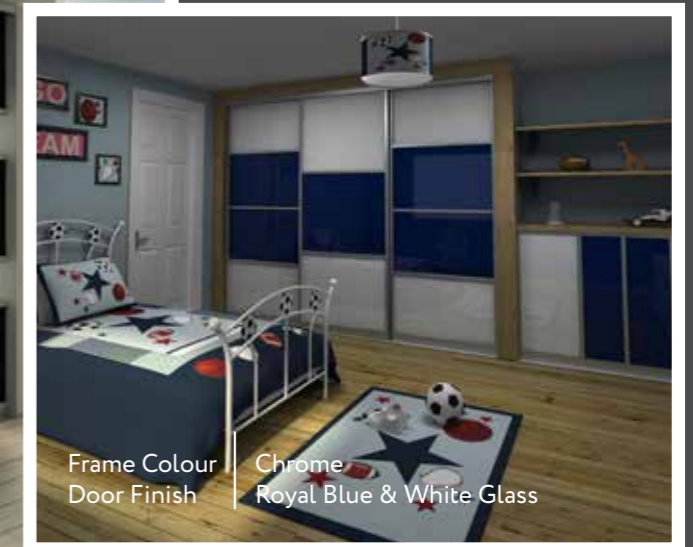

GLASS COLOUR

WOOD FINISHES

PROFILE COLOUR

DOOR STYLES (ONLINE DESIGN SERVICE AVAILABLE)

SLIDING DOORS

Product Guide...

*More Colours
More Choice*

Frame Colour | Chrome
Door Finish | Red Glass & Silver Mirror

Frame Colour | Champagne
Door Finish | White Glass & Silver Mirror

Frame Colour | Chrome
Door Finish | Cappuccino Glass & Silver Mirror

Frame Colour | Champagne
Door Finish | Cream & Cappuccino Glass

Frame Colour | Chrome
Door Finish | Black & White Glass

Frame Colour | Chrome
Door Finish | Royal Blue & White Glass