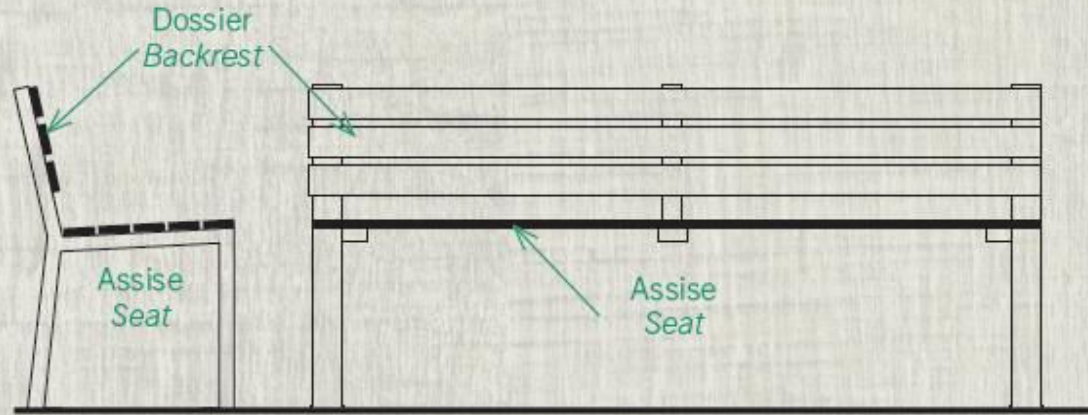

**! CORBEILLE / BASKET
REYSIPUR® 12,5mm**

10mm possible, plus l'épaisseur est élevée, plus la tenue à l'impact est forte / 10 mm possible, the higher thickness, the better impact resistance

Panneau d'habillage
Covering panel

**! BANC / BENCH
REYSIPUR® 12,5mm**

Possible en 10mm avec renforts complémentaires vs 12,5mm
Lames: Entraxe maximum à 600mm avec renfort - cadre sur l'assise

/ Possible with 10mm with added frame and metallic reinforcements vs 12,5mm

Slats: Support at 600 mm or reinforcement - frame on seat.