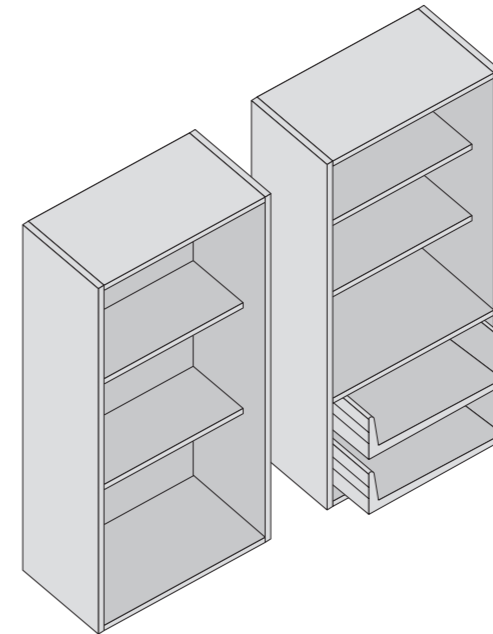

Dresser Units (1060mm)

Code	Height	Width	Colours	Woodgrain	Handleless
WDS30	1060	300			
WDS40	1060	400			
WDS50	1060	500			
WDS60	1060	600			

For Single Drawer add '1' to code (eg. WDS301)
For Single Drawer add '2' to code (eg. WDS302)

Dresser Units (1205mm)

Code	Height	Width	Colours	Woodgrain	Handleless
WD30	1205	300			
WD40	1205	400			
WD50	1205	500			
WD60	1205	600			

For Single Drawer add '1' to code (eg. WD301)
For Single Drawer add '2' to code (eg. WD302)

Dresser Units (1390mm)

Code	Height	Width	Colours	Woodgrain	Handleless
WDT30	1390	300			
WDT40	1390	400			
WDT50	1390	500			
WDT60	1390	600			

For Single Drawer add '1' to code (eg. WDT301)
For Single Drawer add '2' to code (eg. WDT302)

Excludes Drawer boxes. Image for illustration purposes only.
Turn to page 13 for drawer options & pricing.