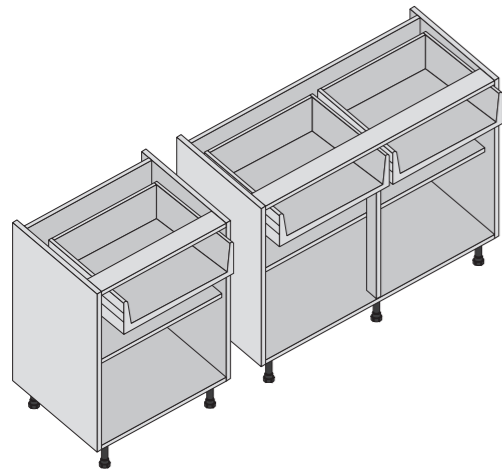

Base Drawer Line Unit

Add 'G' to all codes for Handleless eg. 'GBD30'

Code	Height	Width	Colours	Woodgrain	Handleless
BD30	720	300			
BD40	720	400			
BD45	720	450			
BD50	720	500			
BD60	720	600			
BD80	720	800			
BD90	720	900			
BD100	720	1000			

Excludes Drawer boxes.
Image for illustration purposes only.
Turn to page 13 for drawer options & pricing.