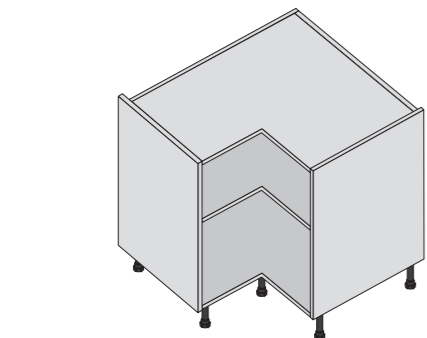

Base L Corner

Add 'G' to all codes for Handleless eg. 'GCN90X90'

Code	Height	Width	Colours	Woodgrain	Handleless
BCN90X90	720	900x900			
BCN100X100	720	1000x1000