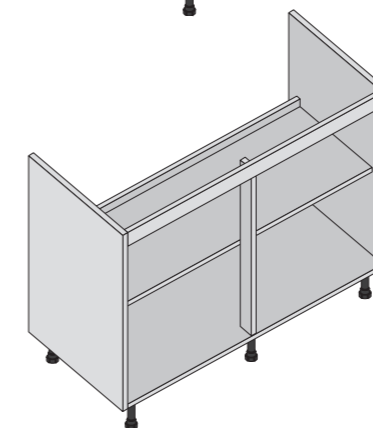

Specification

- **18mm Colour Co-Ordinated**
- **Quick build cam and dowel**
- **Base units**
 - 18mm Backs
 - 57mm Service Void
 - 570mm Deep
 - 150mm Adjustable Legs
- **Adjustable Shelves**
- **Wall Units**
 - 18mm Backs
- **Adjustable Shelves**
- **300mm Deep**
- **Made to Measure Cabinets available**
- **10 Year Guarantee**
- **10 Day Lead Time**
- **17 Egger Board Colours Available**