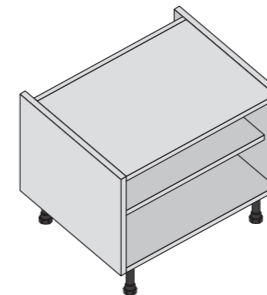

Code	Height	Width	Colours	Woodgrain	Handleless
BCN90X90	720	900x900			
BCN100X100	720	1000x1000			

Base Under Oven

Code	Height	Width	Colours	Woodgrain	Handleless
BUOH60	720	600			

Base Wine Rack

Code	Height	Width	Colours	Woodgrain	Handleless
BWR(P)15	720	150			
BWR(P)30	720	300			