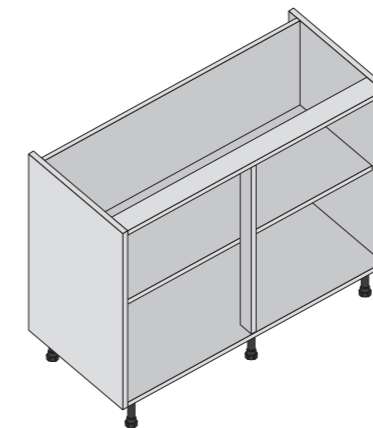

Specification

- **18mm Colour Co-Ordinated**
- **Quick build cam and dowel**
- **Base units**
 - 18mm Backs
 - 57mm Service Void
 - 570mm Deep
 - 150mm Adjustable Legs
- **Adjustable Shelves**
- **Wall Units**
 - 18mm Backs
- **Adjustable Shelves**
- **300mm Deep**
- **Made to Measure Cabinets available**
- **10 Year Guarantee**
- **10 Day Lead Time**
- **17 Egger Board Colours Available**