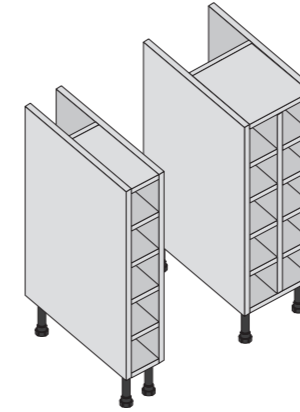

Base Wine Rack

Code	Height	Width	Colours	Woodgrain	Handleless
BWR(P)15	720	150			
BWR(P)30	720	300