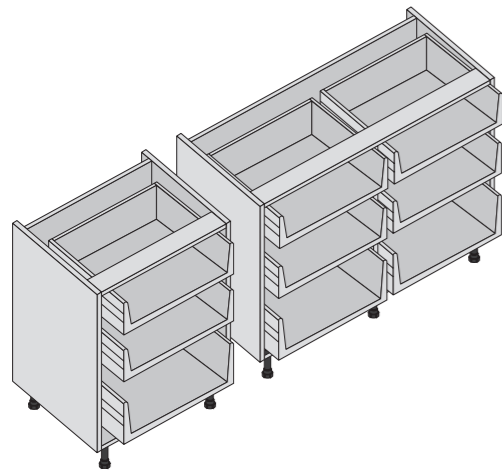

Base Drawer Pack Unit

Add 'G' to all codes for Handleless eg. 'GBSDP30'

Code	Height	Width	Colours	Woodgrain	Handleless
BSDP30	720	300			
BSDP40	720	400			
BSDP45	720	450			
BSDP50	720	500			
BSDP60	720	600			
BSDP80	720	800			
BSDP90	720	900			
BSDP100	720	1000			

Drilled for all drawer combinations. Excludes Drawer boxes.
Image for illustration purposes only.
Turn to page 13 for drawer options & pricing.