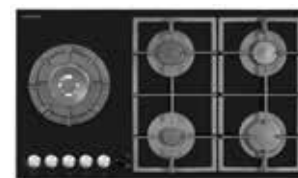

90CM BLACK GLASS GAS HOB

- 5 Burners Incl. Side Wok
- Cast Iron Pan Supports
- Flame Failure Safety Device
- Stainless Steel Front Controls
- Auto Ignition
- Gas Conversion Kit
- Black Glass
- 3 Year Warranty
- While stocks last

RRP: €499.99
Code: HGX903BGL