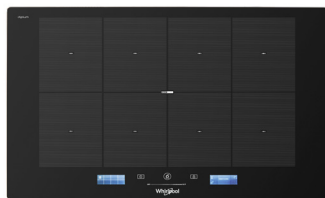

77CM W COLLECTION INDUCTION

- Chef Control with FlexiFull
- 8 Induction Zones
- SmartSense - 65 Functions
- 6th Sense Technology
- Assisted TFT Display
- 18+ Booster Power Levels
- Timer, Child Lock
- 2 Year Labour Warranty, 10 Year Parts Warranty

Code: WPSMP778CNEIXL