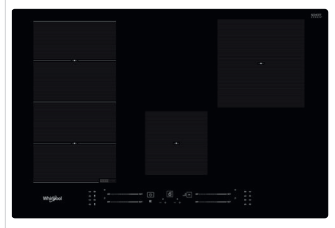

Image Shows W7 Collection

77CM INDUCTION HOB

- 4 Induction Zones
- Booster on Every Zone
- 9 Power Levels
- Black Bevelled Design
- Touch Control
- Auto Pan Detection
- Flex Induction
- 2 Year Labour Warranty, 10 Year Parts Warranty

Code: WPWFS3977NE