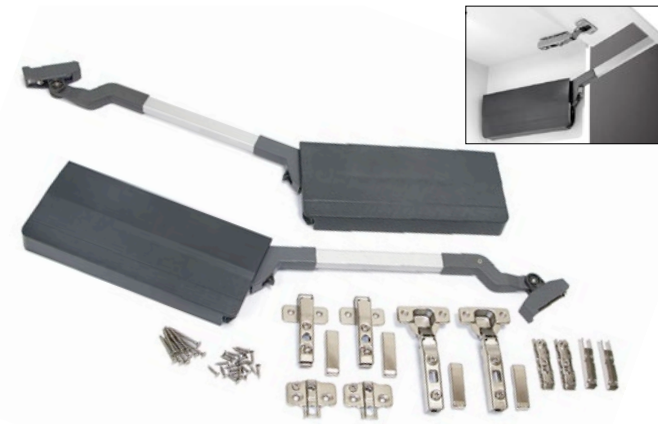

XEM042 & XEM043

AGILE Flap Kit - For Door heights 650 - 729mm (Max. Door Width 1800mm) 042 upto 7.2kg 043 over 7.2kg

XEV025VA

131mm Internal Drawer Front Fixing

XEV026VA

178mm Internal Drawer Front Fixing

XEV021VA