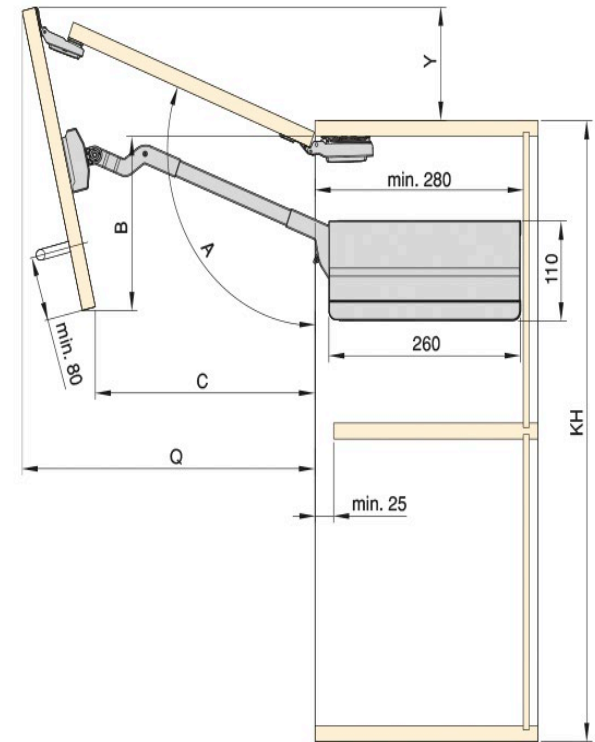

Model	A	B	C	Q	Y
042	-115-102°	160-228	335-226	355-428	144-74
043