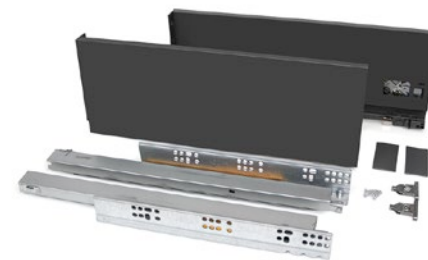

XEV002VA

93mm Soft Close Drawer Kit - 450mm Deep

XEV023VA

XEV024VA