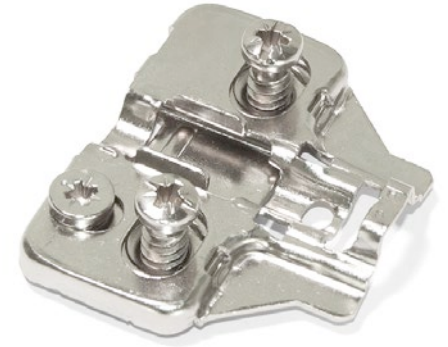

Vantage Gallery Rail Bracket (Pair) Single Height 141mm

No.05a

Vantage Gallery Rail Bracket (Pair) Double Height 204mm

No.06

Soft Close 90 Degree Hinge

No.06a

Soft Close 45 Degree Hinge

No.06b

Soft Close 90 Degree Blind Corner Hinge

No.07

Soft Close 155 Degree Hinge

No.08

Backplate 1 Cam Adjust Screw Fix.

No.08a

Backplate 2 Cam Adjust Euro Screw.

No.08b

Backplate 3 Clip Screw Fix.

No.08c

Backplate 4 Clip Euro Screw.

No.09 & 10

8kg & 11kg Gas Stay Kit

No.11 & 12

NSDX Lift and Stay  
(Left & Right)

No.13