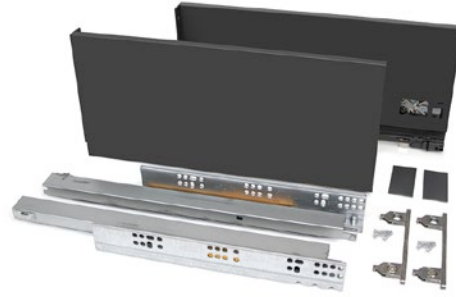

93mm Internal Drawer Front Fixing

XEV020VA + 20AVA

Gallery Rails i.nc Fixings

XEV022VA

Internal Drawer Panel 93.5 x 1100mm  
(178mm requires Front Railing)

XEV003VA

131mm Soft Close Drawer Kit - 450mm Deep

XEV04VA