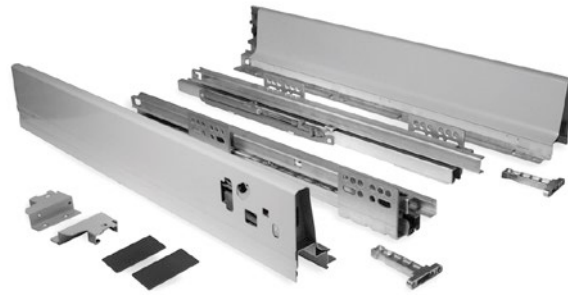

Accessory Options

No.01

Soft Close Drawer Box Kit 1 270mm