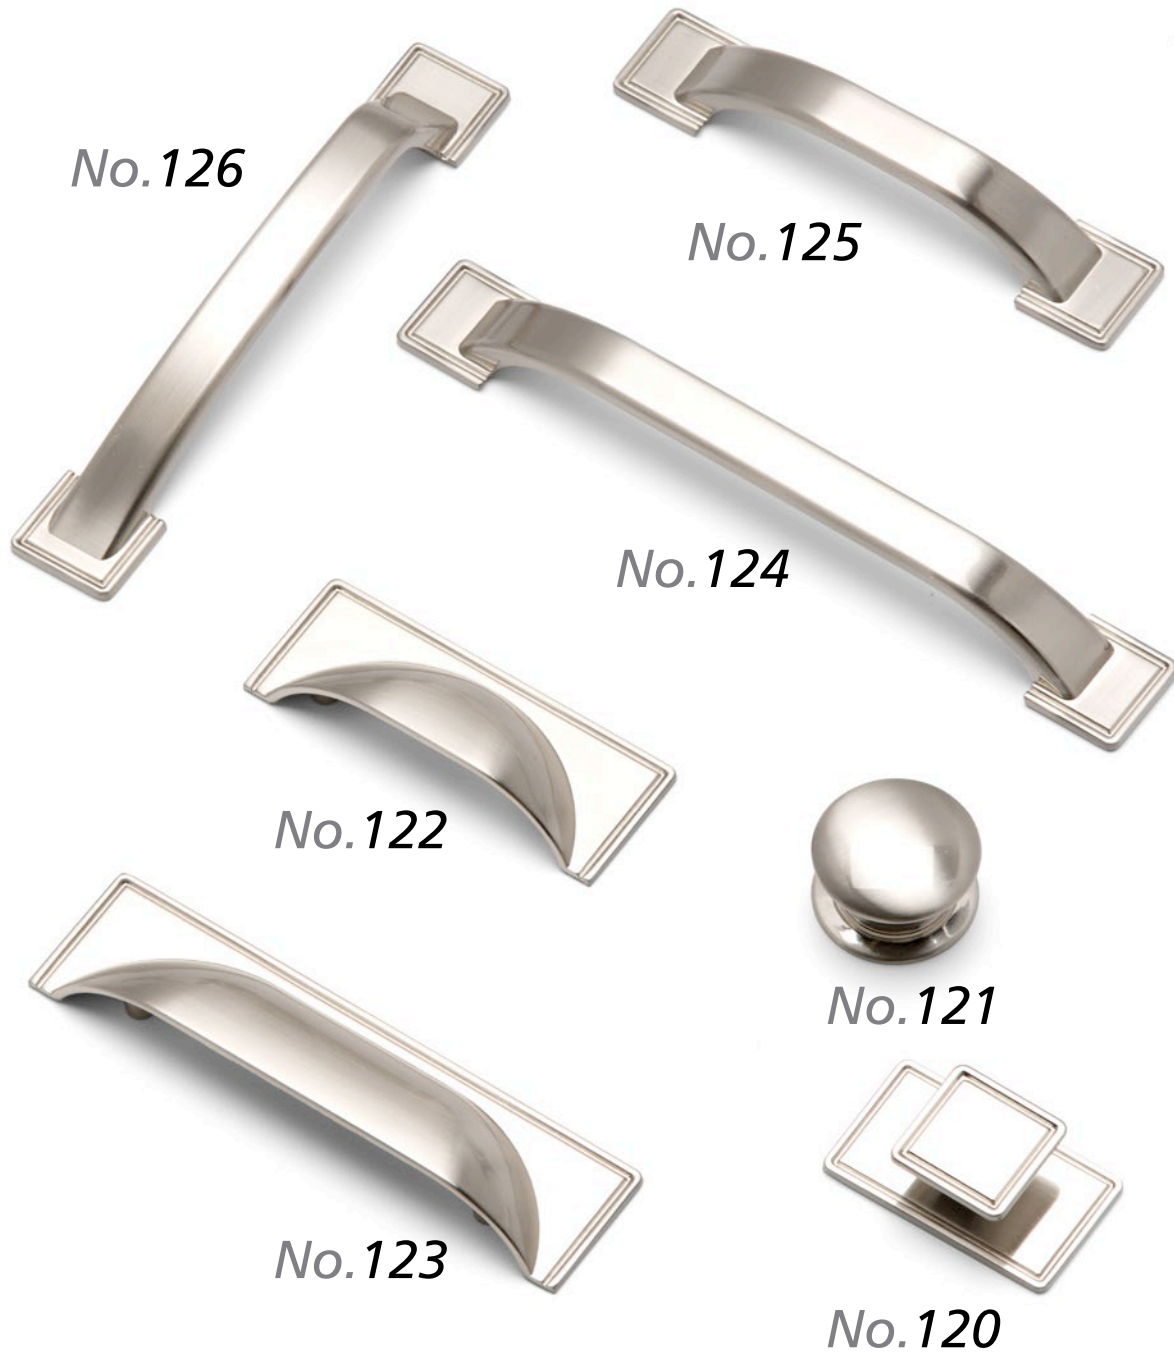

No. 103

'T' bar handle, 177mm Hollow Brushed Nickel

No. 104

'T' bar handle, 256mm Hollow Brushed Nickel

No. 105

'T' bar handle, 357mm Hollow Brushed Nickel

No. 110

320mm Euston Strap Handle, Brushed Nickel

No. 111

160mm Euston Strap Handle, Brushed Nickel

No. 112

320mm Euston Strap Handle, Chrome

No. 113

160mm Euston Strap Handle, Chrome

No. 114

320mm Euston Strap Handle, Pewter

No. 115

160mm Euston Strap Handle, Pewter

No.120 - 126

No.130

40mm Windsor Knob, Pewter

No.131

64mm Windsor Shell Handle, Pewter

No.132

96mm Windsor Shell Handle, Pewter

**No. 120** - 30mm Windsor Knob & Plate  
**No. 121** - 40mm Windsor Knob  
**No. 122** - 64mm Windsor Shell Handle  
**No. 123** - 96mm Windsor Shell Handle

**No. 124** - 160mm Windsor Handle  
**No. 125** - 96mm Windsor Handle  
**No. 126** - 128mm Windsor Handle  
 All finished in Brushed Nickel