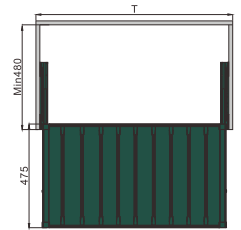

COLOUR

Mocca

PACKING

1Set

SIZE

600MM, 800MM, 900MM cabinet width

Code	Cabinet Width T (MM)	W * D * H (MM) with slides	Icon
WS4120S.600*150.(*)	600	564-614X475X150	1Set
WS4120S.800*150.(*)	800	764-814X475X150	1Set
WS4120S.900*150.(*)	900	864-914X475X150	1Set

COLOUR

Mocca

PACKING

1Set

SIZE

600MM, 800MM, 900MM cabinet width

Code	Cabinet Width T(MM)	W * D * H (MM) with slides	Icon
WS4122S.600.*	600	564-614X475X60	1Set

Note:
(*)Colour : Mocca(MCA)

BOARD TYPE SHOES RACK

ADVANTAGES

Two-way soft closing, soft closing distance 53mm, left and right adjustable max +25mm

COMPONENTS

High-strength aluminium frame, with aluminium board type shoes rack

COLOUR

Mocca/white

PACKING

1Set

SIZE

600MM, 800MM, 900MM cabinet width

Code	Cabinet Width T (MM)	W * D * H (MM) with slides	Icon
WS4126S.600.(*)	600	564-614X475X180	1Set
WS4126S.800.(*)	800	764-814X475X180	1Set
WS4126S.900.(*)	900	864-914X475X180	1Set