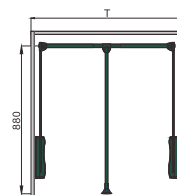

COMPONENTS

Aluminium/Steel

COLOUR

Mocca/Black

PACKING

1Set

Code.	Cabinet Width T(MM)	Material	
WS2101S.600-830.(*)	636-866	Aluminium	1Set
WS2101S.830-1150.(*)	866-1186	Aluminium	1Set

Note:
(*) Colour : Mocca(MCA)/Black(BLK)