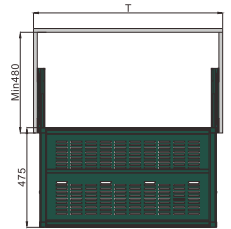

COLOUR

Mocca

PACKING

1Set

SIZE

600MM, 800MM, 900MM cabinet width

Code	Cabinet Width T (MM)	W * D * H (MM) with slides	Icon
WS4120S.600*150.(*)	600	564-614X475X150	1Set
WS4120S.800*150.(*)	800	764-814X475X150	1Set
WS4120S.900*150.(*)	900	864-914X475X150	1Set

COLOUR

Mocca

PACKING

1Set

SIZE

600MM, 800MM, 900MM cabinet width

Code	Cabinet Width T(MM)	W * D * H (MM) with slides	Icon
WS4122S.600.*	600	564-614X475X60	1Set

Note:
(*)Colour : Mocca(MCA)

BOARD TYPE SHOES RACK

ADVANTAGES

Two-way soft closing, soft closing distance 53mm, left and right adjustable max +25mm

COMPONENTS

High-strength aluminium frame, with aluminium board type shoes rack

COLOUR

Mocca/white

PACKING

1Set

SIZE

600MM, 800MM, 900MM cabinet width

Code	Cabinet Width T (MM)	W * D * H (MM) with slides	Icon
WS4126S.600.(*)	600	564-614X475X180	1Set
WS4126S.800.(*)	800	764-814X475X180	1Set
WS4126S.900.(*)	900	864-914X475X180	1Set