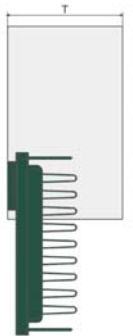

PACKING

1Set

SIZE

250MM cabinet width

Code.	Cabinet Width T(MM)	W*D*H (MM) with slides	👤
WS4307S.(*)	250	160X445X85	10Set

Note:
(*)Colour : Mocca(MCA)/White(WT)

SOFT CLOSING SIDE MOUNTED TIE RACK

ADVANTAGES

Side mounted, soft closing, and space efficient

COMPONENTS

High-strength aluminium frame, with electroplate metal

COLOUR

Mocca/white

PACKING

1Set

SIZE

250MM cabinet width

Code.	Cabinet Width T(MM)	W*D*H (MM) with slides	
WS4310S.(*)	250	170X445X85	10Set

Note:
(*):Colour : Mocca(MCA)/White(WT)

SOFT CLOSING WARDROBE LIFT

ADVANTAGES

Soft closing, smooth and quiet