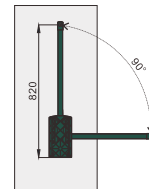

COMPONENTS

Aluminium/Steel

COLOUR

Mocca/Black

PACKING

1Set

Code.	Cabinet Width T(MM)	Material	
WS2101S.600-830.(*)	636-866	Aluminium	1Set
WS2101S.830-1150.(*)	866-1186	Aluminium	1Set

Note:
(*) Colour : Mocca(MCA)/Black(BLK)