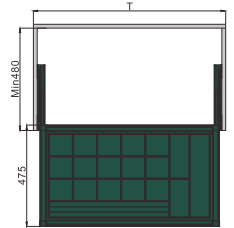

1Set

SIZE

600MM, 800MM, 900MM cabinet width

Code	Cabinet Width T (MM)	W * D * H (MM) with slides	Icon
WS4117S.600.(*)	600	564-814X475X80	1Set
WS4117S.800.(*)	800	764-814X475X80	1Set
WS4117S.900.(*)	900	864-914X475X80	1Set

Note:

(*)-Colour : Mocca(MCA)/White(WT)

FLAT AND SHALLOW BOARD TYPE STORAGE BASKET

ADVANTAGES

Two-way soft closing, soft closing distance 53mm, left and right adjustable max +25mm

COMPONENTS

High-strength aluminium frame, with flat and shallow board type basket

COLOUR

Mocca

PACKING

1Set

SIZE

600MM, 800MM, 900MM cabinet width

Code	Cabinet Width T (MM)	W * D * H (MM) with slides	Icon
WS4120S.600*150.(*)	600	564-614X475X150	1Set
WS4120S.800*150.(*)	800	764-814X475X150	1Set
WS4120S.900*150.(*)	900	864-914X475X150	1Set

COLOUR

Mocca

PACKING

1Set

SIZE

600MM, 800MM, 900MM cabinet width

Code	Cabinet Width T(MM)	W * D * H (MM) with slides	Icon
WS4122S.600.*	600	564-614X475X60	1Set

Note:
(*)Colour : Mocca(MCA)