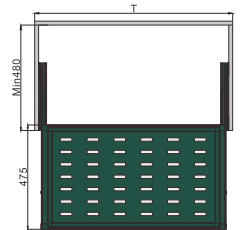

Note:

(*)-Colour : Mocca(MCA)/White(WT)

FLAT AND SHALLOW BOARD TYPE STORAGE BASKET

ADVANTAGES

Two-way soft closing, soft closing distance 53mm, left and right adjustable max +25mm

COMPONENTS

High-strength aluminium frame, with flat and shallow board type basket

COLOUR

Mocca

PACKING

1Set

SIZE

600MM, 800MM, 900MM cabinet width

Code	Cabinet Width T (MM)	W * D * H (MM) with slides	Icon
WS4120S.600*150.(*)	600	564-614X475X150	1Set
WS4120S.800*150.(*)	800	764-814X475X150	1Set
WS4120S.900*150.(*)	900	864-914X475X150	1Set

Note:
(*): Colour - Mocca(MCA)

SIMPLE TROUSERS RACK

ADVANTAGES

Two-way soft closing, soft closing distance 53mm, left and right adjustable max +25mm

COMPONENTS

High-strength aluminium frame, with Aluminium rails

COLOUR

Mocca

PACKING

1Set

SIZE

600MM, 800MM, 900MM cabinet width

Code	Cabinet Width T(MM)	W * D * H (MM) with slides	Icon
WS4122S.600.*	600	564-614X475X60	1Set

Note:
(*)Colour : Mocca(MCA)